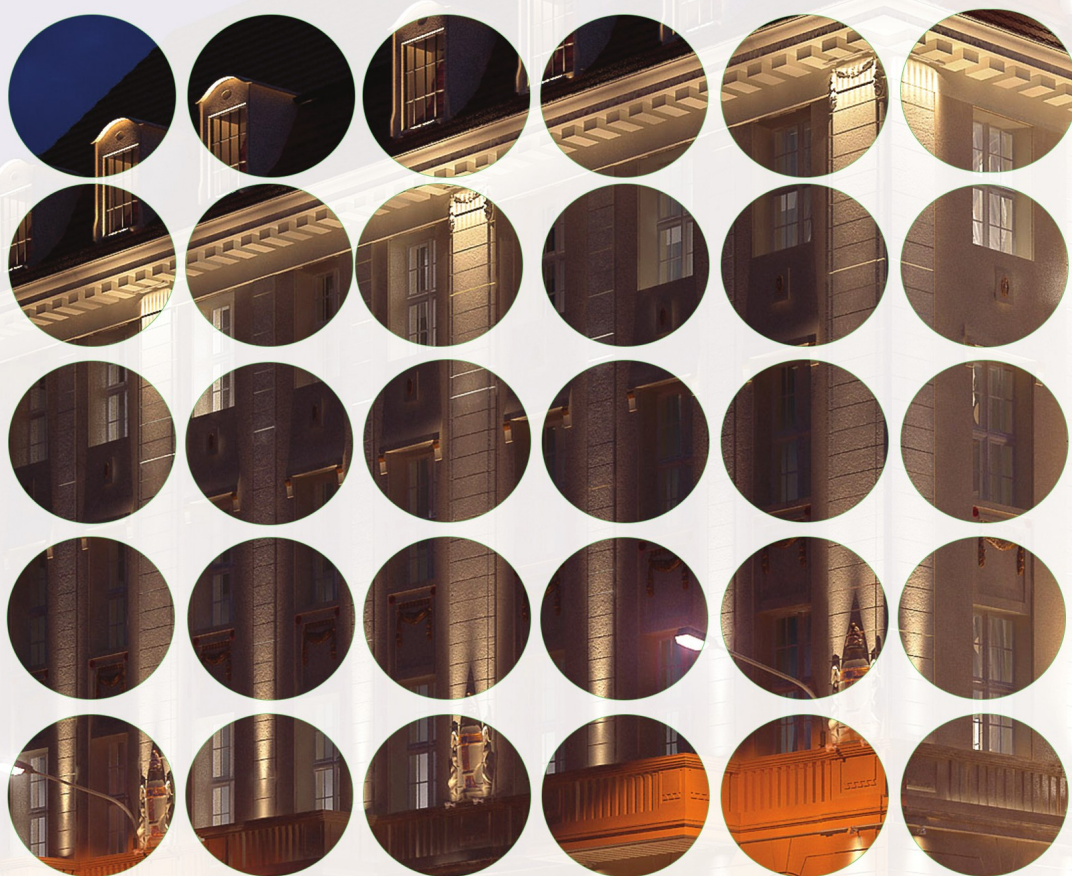

FEATURED NEW PRODUCTS

ARCHITAINMENT

ILUMINATION

2022-2023

PRECILUM[®]
SPECIAL LED LIGHTING SOLUTIONS

LINEAR AMBIENT

CCT: 2700K to 6500K or RGB,RGBW

Ambient linear fixture special developed for fasade and architectural illumination. With homogenous polycarbonate cover ensure smooth atmosphere.

TRIDONIC

DALI

LINEAR MICRO

CCT: 2700K to 6500K or RGB,RGBW

WHITE or RGBW LEDs Strips

Polyuretan coating

Heavy duty cable oil resistant

Stainl. steel clips or magnet holders

Aluminium Anodized profile

It is ideally suited to use in fasade AMBIENT illumination. The attractive and miniature design provides a truly versatile lighting system. No MULTIPLE shadows- OPAL encapsulation for decent accent lighting.