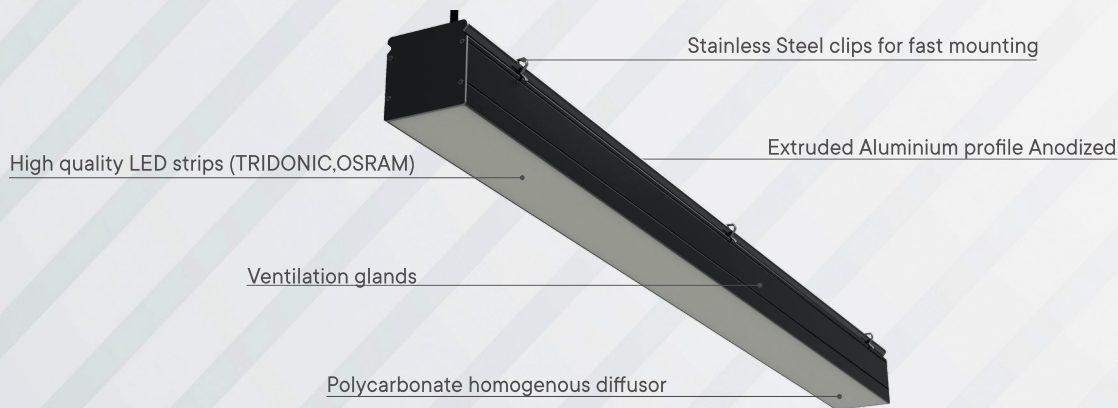

FEATURED NEW PRODUCTS

ARCHITAINMENT

ILUMINATION

2022-2023

PRECILUM[®]
SPECIAL LED LIGHTING SOLUTIONS

LINEAR AMBIENT

CCT: 2700K to 6500K or RGB,RGBW

Ambient linear fixture special developed for fasade and architectural illumination. With homogenous polycarbonate cover ensure smooth atmosphere.

TRIDONIC

DALI

LINEAR MICRO

CCT: 2700K to 6500K or RGB,RGBW

WHITE or RGBW LEDs Strips

Polyuretan coating

Heavy duty cable oil resistant

Stainl. steel clips or magnet holders

Aluminium Anodized profile

It is ideally suited to use in fasade AMBIENT illumination. The attractive and miniature design provides a truly versatile lighting system. No MULTIPLE shadows- OPAL encapsulation for decent accent lighting.

SPY

CCT: 2700K to 6500K or RGB

Wall and ceiling-mounted LED luminaire.
180° blade effect optic. The product consists
of a support base and screen. Professional IP
rating ensures a long life illumination.