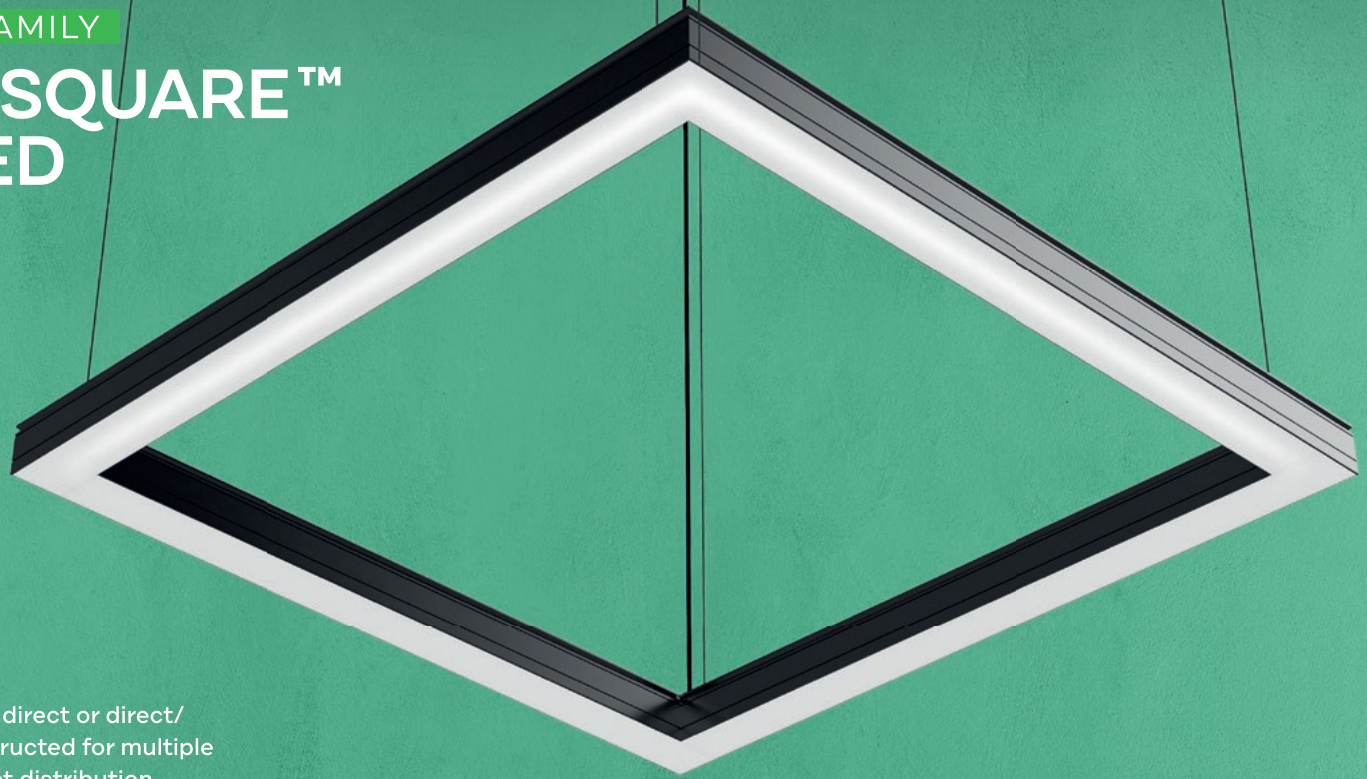

THE PRECILINE™ FAMILY

THE PRECISQUARE™ SUSPENDED

Professional LED luminaire with direct or direct/indirect light distribution. Constructed for multiple types of optical systems in direct distribution. For interior application.