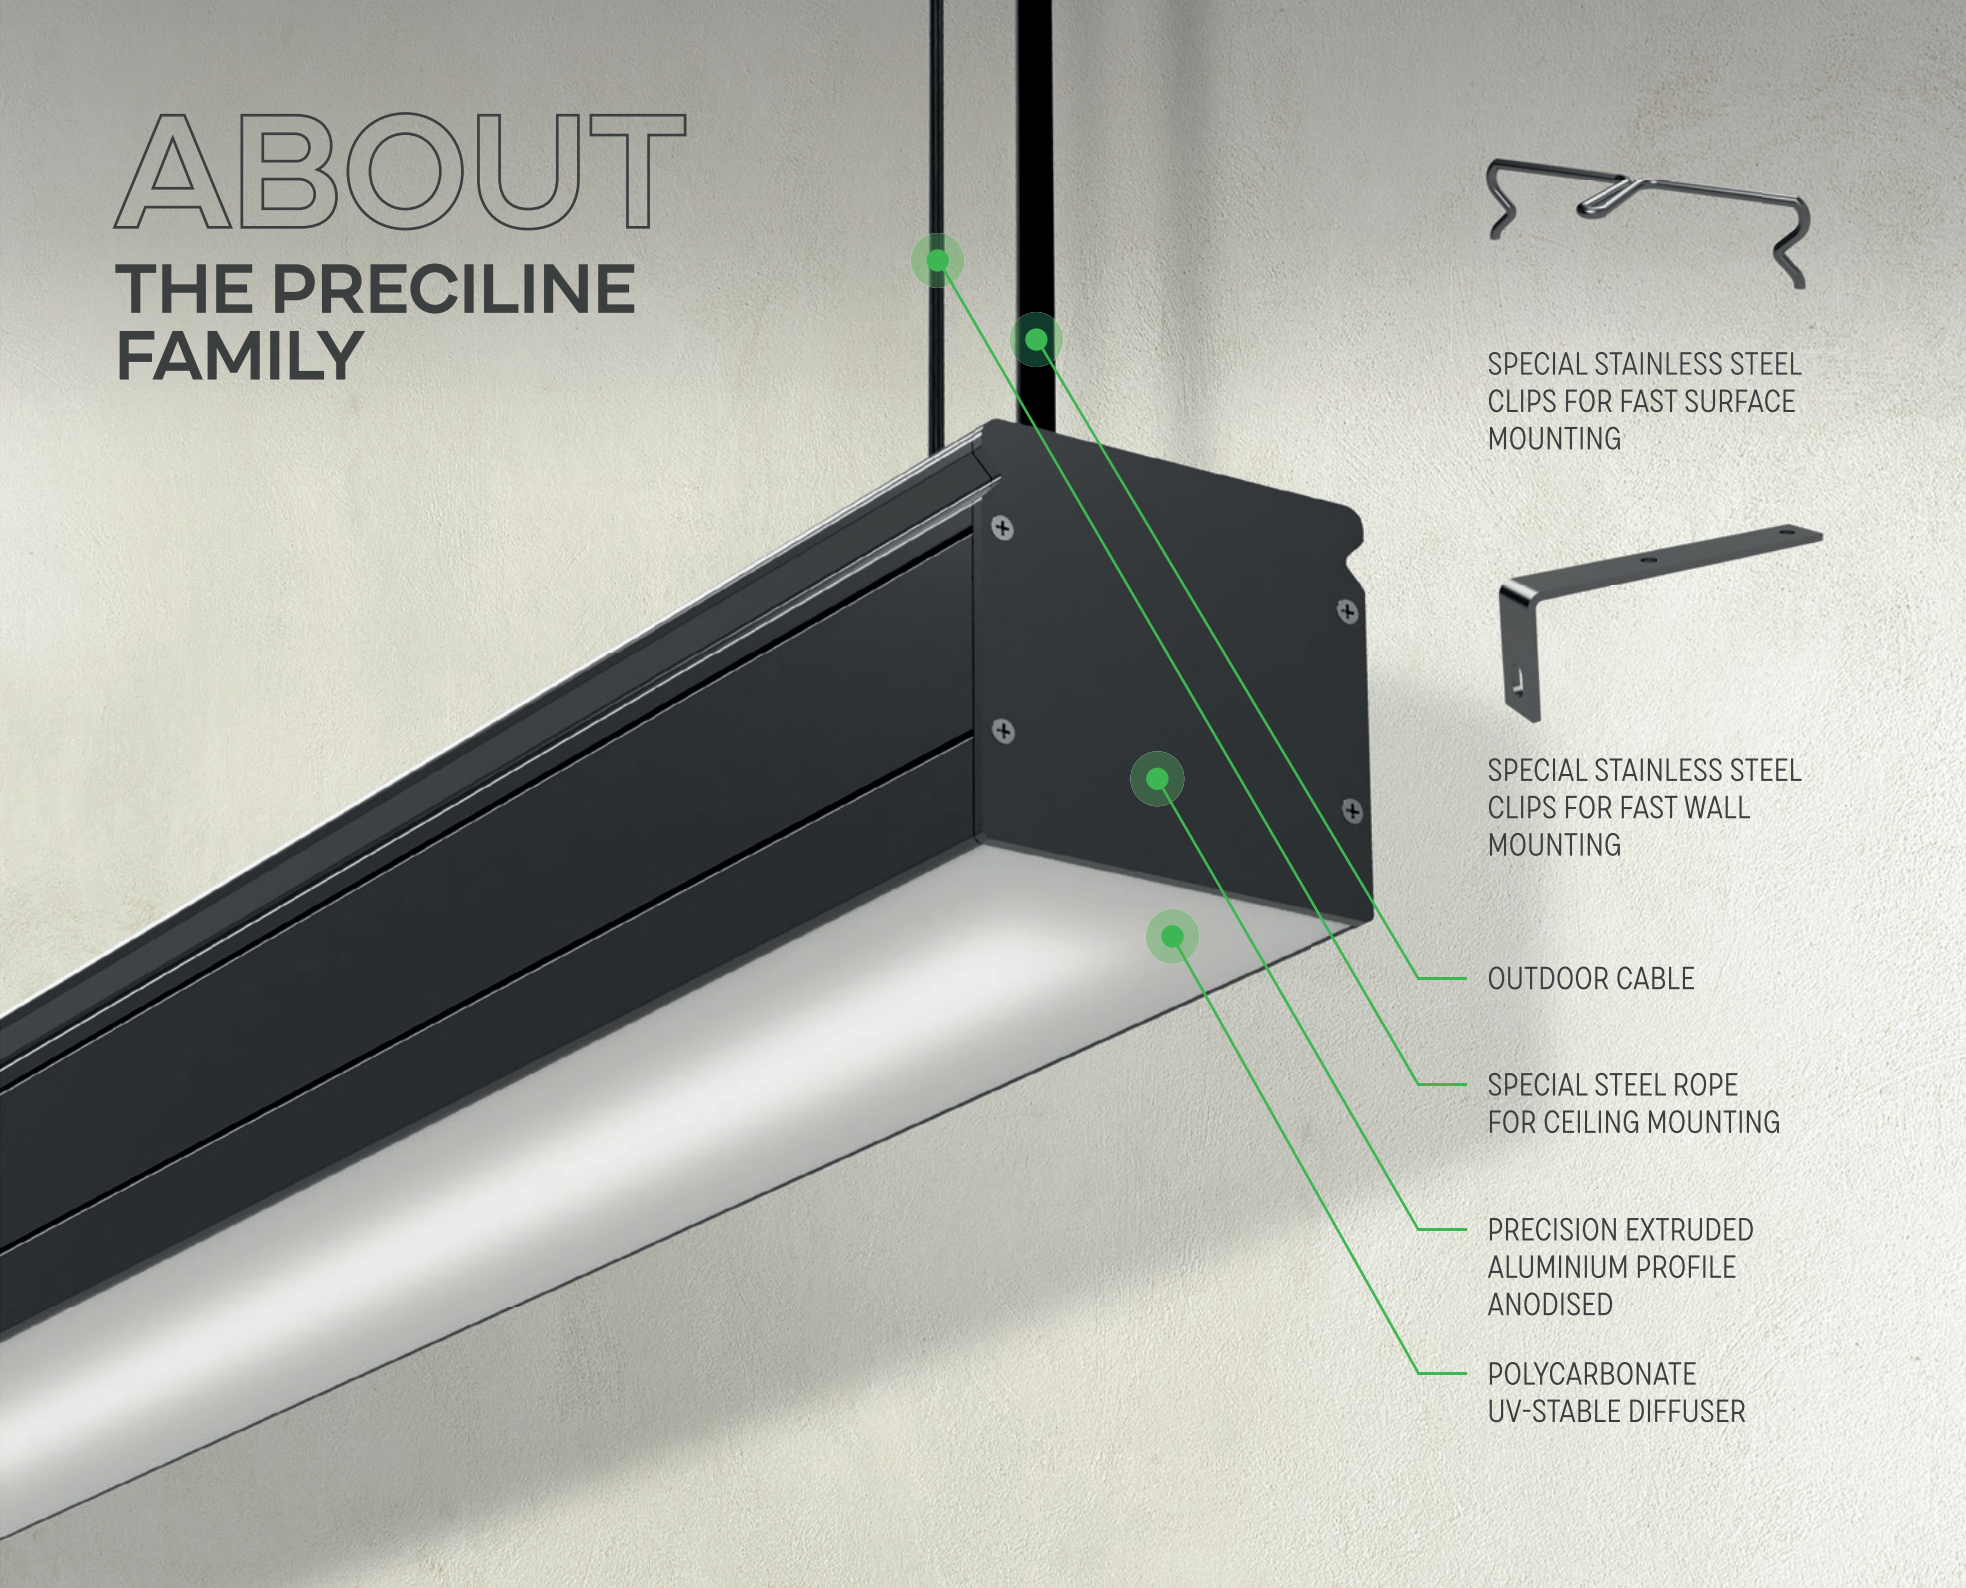

**07** THE PRECISQUARE™  
SURFACE MOUNTED

---

**05** THE PRECILINEAR™  
SUSPENDED

---

**08** THE PRECISQUARE™  
SUSPENDED

# ABOUT THE PRECILINE FAMILY

SPECIAL STAINLESS STEEL  
CLIPS FOR FAST SURFACE  
MOUNTING

SPECIAL STAINLESS STEEL  
CLIPS FOR FAST WALL  
MOUNTING

OUTDOOR CABLE

SPECIAL STEEL ROPE  
FOR CEILING MOUNTING

PRECISION EXTRUDED  
ALUMINIUM PROFILE  
ANODISED