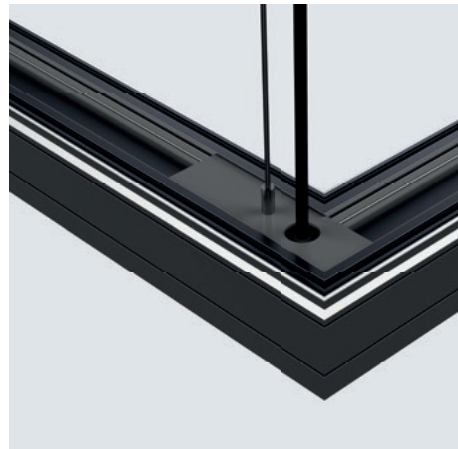

# THE PRECISQUARE™ SUSPENDED

Professional LED luminaire with direct or direct/indirect light distribution. Constructed for multiple types of optical systems in direct distribution. For interior application.