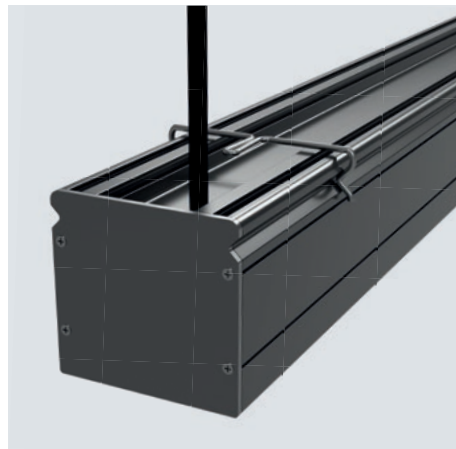

THE PRECILINE™ FAMILY

THE PRECILINEAR™ SURFACE MOUNTED

Modern and professional LED luminaire with direct light distribution. Constructed for multiple types of optical systems in direct distribution.

Extruded aluminium housing. Construction to achieve IP55. DALI protocol enables remote dimming and addressing the individual units.

INPUT VOLTAGE	230V 50HZ
POWER	MAX. 45 W
LED VARIANT	3000K, 4000K, 6500K
DIMENSIONS	L= 850, 1130, 1411 OR 1695 X 59,5 X 57 MM
MATERIALS	ALUMINIUM PROFILE, TEMPERED GLASS COVER, SPECIAL OUTDOOR CABLE
CONTROL	ON/OFF, DALI