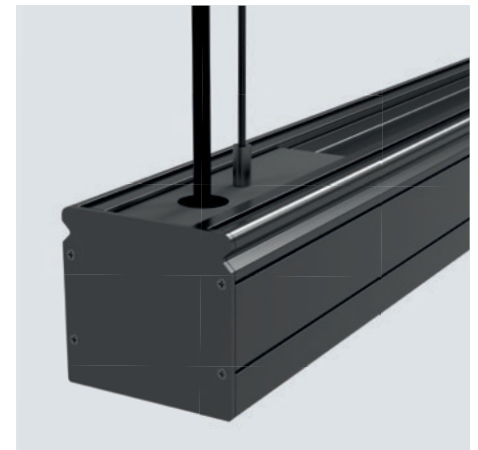

THE PRECILINE™ FAMILY

THE PRECILINEAR™ SUSPENDED

Modern and professional LED luminaire with direct or direct/indirect light distribution. Constructed for multiple types of optical systems in direct distribution.

INPUT VOLTAGE	230V 50HZ
POWER	MAX. 45 W
LED VARIANT	3000K, 4000K, 6500K
DIMENSIONS	L= 850, 1130, 1411 OR 1695 X 59,5 X 57 MM
MATERIALS	ALUMINIUM PROFILE, TEMPERED GLASS COVER, SPECIAL OUTDOOR CABLE
CONTROL	ON/OFF, DALI