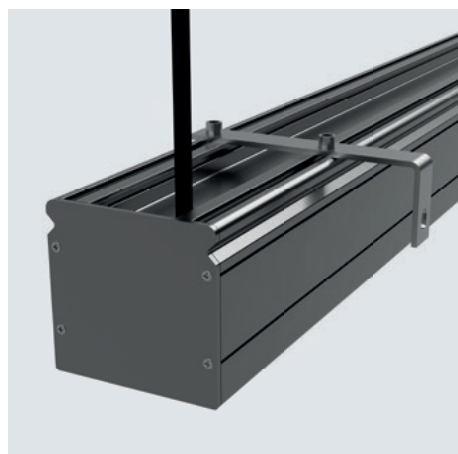

THE PRECILINE™ FAMILY

THE PRECILINEAR™ WALL MOUNTED

Modern and professional LED luminaire with direct light distribution. Constructed for multiple types of optical systems in direct distribution.

INPUT VOLTAGE	230V 50HZ
POWER	MAX. 45 W
LED VARIANT	3000K, 4000K, 6500K
DIMENSIONS	L= 850, 1130, 1411 OR 1695 X 59,5 X 57 MM
MATERIALS	ALUMINIUM PROFILE, TEMPERED GLASS COVER, SPECIAL OUTDOOR CABLE
CONTROL	ON/OFF, DALI