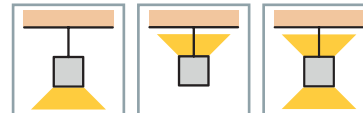

INPUT VOLTAGE	230V 50HZ
POWER	MAX. 81 W
LED VARIANT	3000K, 4000K, 6500K
DIMENSIONS	900X900 MM
MATERIALS	EXTRUDED ALUMINIUM PROFILE, PC COVER
CONTROL	ON/OFF, DALI