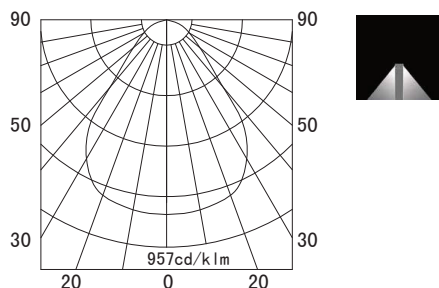

DIMENSIONAL DRAWINGS

INSTALATION PICTURE

BOLLARD CIRCU 23608 (ON/OFF, DALI)

PHOTOMETRICS

ACCESSORIES

- See WEB site

CONNECTION

- SERIAL CONNECTION MUST BE DONE BY CERTIFIED ELECTRICIAN