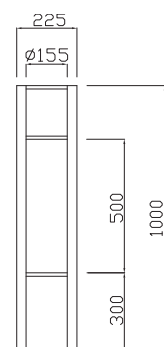

DIMENSIONAL DRAWINGS