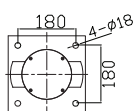

DIMENSIONAL DRAWINGS