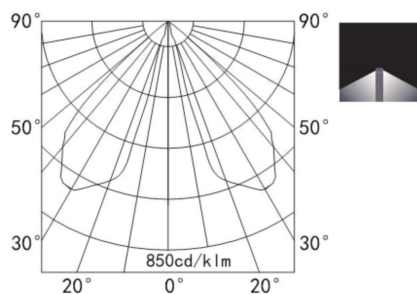

PRODUCT SPECIFICATIONS

- INPUT VOLTAGE: 230V 50 Hz
- EFFICIENCY: > 87%
- POWER CONSUMPTION: 9 × 1W...11W (up to 480 lm)
9 × 2W...20W (up to 1079 lm)
- LIFETIME: > 70 000 hours
- THERMAL PROTECTION: yes
- LED DEVICE: CITIZEN or OSRAM COB
- LED VARIANTS: 3000K, 4000K, 5000K and other according requirement
- WEIGHT: 8,86 kg
- OPERATING TEMPERATURE: range -20 °C to +40°C
- ENVIRONMENT: for OUTDOOR use, IP54
- HOUSING COLOR: stainless steel colour
- MATERIALS: housing-stainless steel, PC cover
- CONTROL: ON / OFF or DALI

DIMENSIONAL DRAWINGS

INSTALATION PICTURE

BOLLARD STAINLESS 25828 (ON/OFF, DALI)

PHOTOMETRICS

ACCESSORIES

- See WEB site

CONNECTION

- SERIAL CONNECTION MUST BE DONE BY CERTIFIED ELECTRICIAN