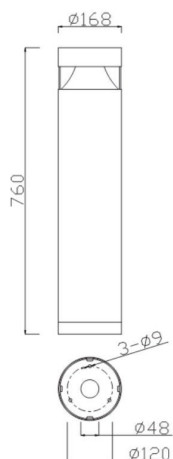

PRODUCT SPECIFICATIONS

- INPUT VOLTAGE: 230V 50 Hz
- EFFICIENCY: > 87%
- POWER CONSUMPTION: 9 × 1W...11W (up to 480 lm)
9 × 2W...20W (up to 1079 lm)
- LIFETIME: > 70 000 hours
- THERMAL PROTECTION: yes
- LED DEVICE: CITIZEN or OSRAM COB
- LED VARIANTS: 3000K, 4000K, 5000K and other according requirement
- WEIGHT: 8,86 kg
- OPERATING TEMPERATURE: range -20 °C to +40°C
- ENVIRONMENT: for OUTDOOR use, IP54
- HOUSING COLOR: stainless steel colour
- MATERIALS: housing-stainless steel, PC cover
- CONTROL: ON / OFF or DALI

DIMENSIONAL DRAWINGS

INSTALATION PICTURE

BOLLARD STAINLESS 25828 (ON/OFF, DALI)

PHOTOMETRICS

ACCESSORIES

- See WEB site

CONNECTION

- SERIAL CONNECTION MUST BE DONE BY CERTIFIED ELECTRICIAN