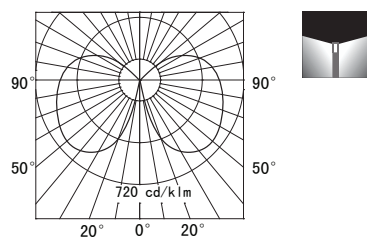

PRODUCT SPECIFICATIONS

- INPUT VOLTAGE: 230V 50Hz
- EFFICIENCY: > 87 %
- POWER CONSUMPTION:
 - 1xCOB...12W (up to 1058 lm)
- LIFETIME: > 70 000 hours
- THERMAL PROTECTION: yes
- LED DEVICE: CITIZEN COB
- LED VARIANTS: 3000K, 4000K, 5000K and other according requirement
- WEIGHT: 4,80 kg
- OPERATING TEMPERATURE: range -20°C to +40°C
- ENVIRONMENT: for OUTDOOR use, IP54
- HOUSING COLOR: RAL 7015 and other RAL according requirement
- MATERIALS: housing-die-cast Aluminium
- CONTROL : ON/OFF

DIMENSIONAL DRAWINGS

INSTALLATION PICTURE

BOLLARD CUBE 25418 (ON/OFF)

PHOTOMETRICS

ACCESSORIES

SEE WEB SITE

CONNECTION

SERIAL CONNECTION MUST BE DONE BY CERTIFIED ELECTRICIAN