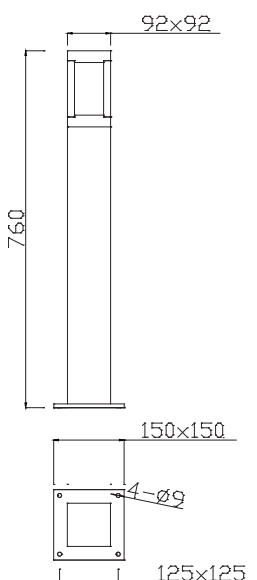

BOLLARD CUBE 25418 (ON/OFF)

A timeless bollard offering comfortable visual guidance. Comfortable white light with no glare. Ground/floor installation.

Whether our range is used to illuminate public spaces, residential gardens, paths or driveways - you will find the correct light distribution for every requirement.

PRODUCT SPECIFICATIONS

- INPUT VOLTAGE: 230V 50Hz
- EFFICIENCY: > 87 %
- POWER CONSUMPTION:
 - 1xCOB...12W (up to 1058 lm)
- LIFETIME: > 70 000 hours
- THERMAL PROTECTION: yes
- LED DEVICE: CITIZEN COB
- LED VARIANTS: 3000K, 4000K, 5000K and other according requirement
- WEIGHT: 4,80 kg
- OPERATING TEMPERATURE: range -20°C to +40°C
- ENVIRONMENT: for OUTDOOR use, IP54
- HOUSING COLOR: RAL 7015 and other RAL according requirement
- MATERIALS: housing-die-cast Aluminium
- CONTROL : ON/OFF

DIMENSIONAL DRAWINGS

INSTALLATION PICTURE

BOLLARD CUBE 25418 (ON/OFF)

PHOTOMETRICS

ACCESSORIES

SEE WEB SITE

CONNECTION

SERIAL CONNECTION MUST BE DONE BY CERTIFIED ELECTRICIAN