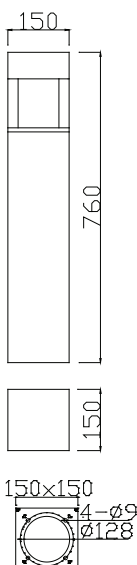

BOLLARD CUBE 25727 (ON/OFF)

A timeless bollard offering comfortable visual guidance. Comfortable white light with no glare. Ground/floor installation.

Whether our range is used to illuminate public spaces, residential gardens, paths or driveways - you will find the correct light distribution for every requirement.

PRODUCT SPECIFICATIONS

- INPUT VOLTAGE: 230V 50Hz
- EFFICIENCY: > 87 %
- POWER CONSUMPTION:
 - 1xCOB...15W (up to 474 lm)
- LIFETIME: > 70 000 hours
- THERMAL PROTECTION: yes
- LED DEVICE: CITIZEN COB
- LED VARIANTS: 3000K, 4000K, 5000K and other according requirement
- WEIGHT: 5,69 kg
- OPERATING TEMPERATURE: range -20°C to +40°C
- ENVIRONMENT: for OUTDOOR use, IP54
- HOUSING COLOR: RAL 7015 and other RAL according requirement
- MATERIALS: housing-die-cast Aluminium
- CONTROL : ON/OFF

DIMENSIONAL DRAWINGS

BOLLARD CUBE 25727 (ON/OFF)

PHOTOMETRICS

ACCESSORIES

SEE WEB SITE

CONNECTION

SERIAL CONNECTION MUST BE DONE BY CERTIFIED ELECTRICIAN