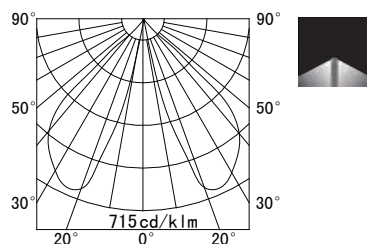

BOLLARD CUBE 25727 (ON/OFF)

PHOTOMETRICS

ACCESSORIES

SEE WEB SITE

CONNECTION

SERIAL CONNECTION MUST BE DONE BY CERTIFIED ELECTRICIAN