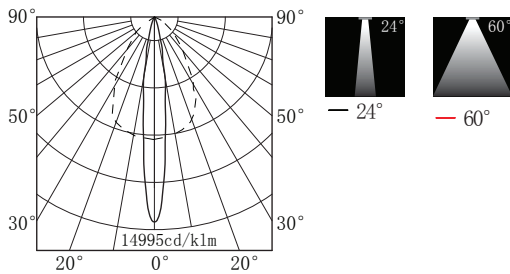

TWIN WALL DECO COB 1×6W (ON/OFF, DALI)

PHOTOMETRICS

ACCESSORIES

SEE WEB SITE

CONNECTION

SERIAL CONNECTION MUST BE DONE BY CERTIFIED ELECTRICIAN