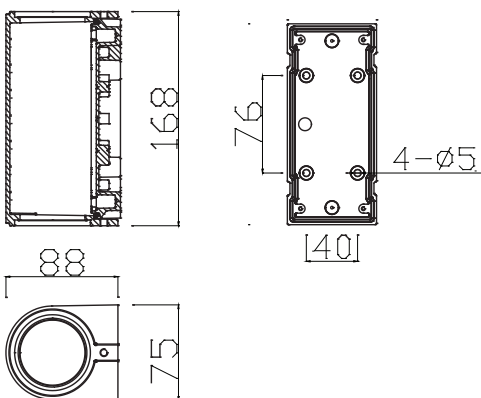

TWIN WALL DECO COB 1×6W (ON/OFF, DALI)

The PRECILUM TWIN WALL COB range brings the TWIN WALL DECO COB 1×6W to the outdoor world of Wall-Mounted lighting. Bringing the flexibility to outdoor application, this lighting fixture is ideally suited to use in the building illumination. Illumination is possible only UP or common option is UP/DOWN.

PRODUCT SPECIFICATIONS

- INPUT VOLTAGE: 230V 50Hz
- EFFICIENCY: > 92 %
- POWER CONSUMPTION: 1×6W...7W (up to 740 lm)
- LIFETIME: > 50 000 hours
- THERMAL PROTECTION: yes
- LED DEVICE: CITIZEN COB
- LED VARIANTS: 3000K, 4000K, 5000K and other according requirement
- WEIGHT: 0,59 kg
- OPERATING TEMPERATURE: range -20°C to +40°C
- ENVIRONMENT: for OUTDOOR use, IP54
- HOUSING COLOR: RAL 7015 and other RAL according requirement
- MATERIALS: housing-die-cast Aluminium, cover-tempered glass
- CONTROL : ON/OFF or DALI

DIMENSIONAL DRAWINGS

TWIN WALL DECO COB 1×6W (ON/OFF, DALI)

PHOTOMETRICS

ACCESSORIES

SEE WEB SITE

CONNECTION

SERIAL CONNECTION MUST BE DONE BY CERTIFIED ELECTRICIAN