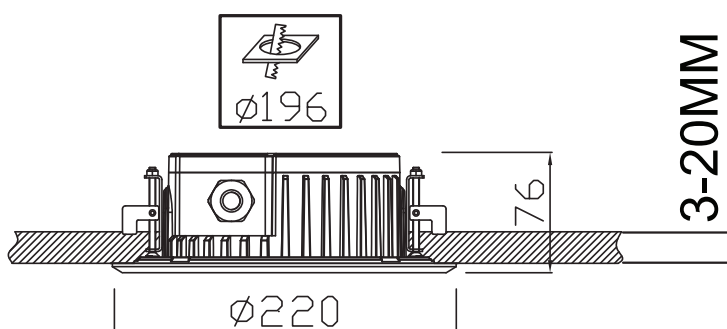

DESCENDIT 15 (ON/OFF, DALI)

The PRECILUM RECESSED WALL range brings the DESCENDIT 15 to the outdoor world of Wall-Mounted lighting. Bringing the flexibility to outdoor application, this lighting fixture is ideally suited to use in the building and ceiling illumination.

PRODUCT SPECIFICATIONS

- INPUT VOLTAGE: 230V AC/50 Hz
- EFFICIENCY: > 92%
- POWER CONSUMPTION: 18W (up to 2175 lm)
- LIFETIME: > 100 000 hours
- THERMAL PROTECTION: yes
- LED DEVICE: OSRAM
- LED VARIANTS: 3000K, 4000K, 5000K and other according requirement
- WEIGHT: 2,54 kg
- OPERATING TEMPERATURE: range -20 °C to +40°C
- ENVIRONMENT: four OUTDOOR use, IP65
- HOUSING COLOR: RAL 7015 and other RAL according requirement
- MATERIALS: housing-die-cast Aluminium, cover-tempered glass, Stainless Steel ring
- CONTROL: ON / OFF or DALI

DIMENSIONAL DRAWINGS

DESCENDIT 15 (ON/OFF, DALI)

PHOTOMETRICS

- Variants: 8°, 15°, 30°, 60°

ACCESSORIES

- See WEB site

CONNECTION

- SERIAL CONNECTION MUST BE DONE BY CERTIFIED ELECTRICIAN