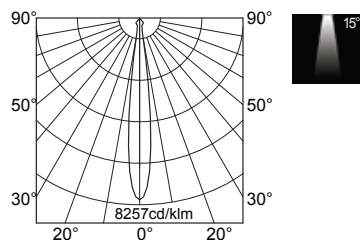

DESCENDIT 15 (ON/OFF, DALI)

PHOTOMETRICS

- Variants: 8°, 15°, 30°, 60°

ACCESSORIES

- See WEB site

CONNECTION

- SERIAL CONNECTION MUST BE DONE BY CERTIFIED ELECTRICIAN