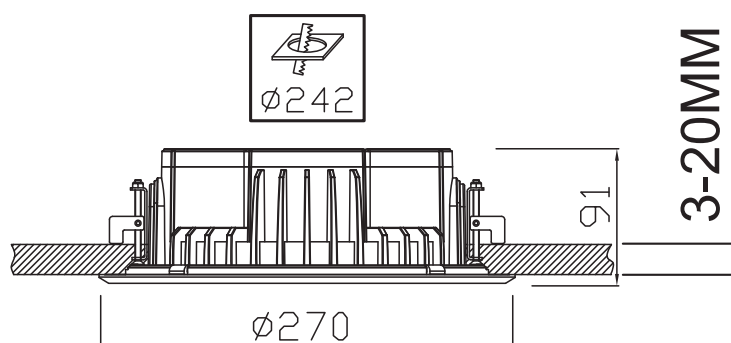

### PRODUCT SPECIFICATIONS

- INPUT VOLTAGE: 230V AC/50 Hz
- EFFICIENCY: > 92%
- POWER CONSUMPTION: 29W (up to 2980 lm)
- LIFETIME: > 100 000 hours
- THERMAL PROTECTION: yes
- LED DEVICE: OSRAM
- LED VARIANTS: 3000K, 4000K, 5000K and other according requirement
- WEIGHT: 3,3 kg
- OPERATING TEMPERATURE: range -20 °C to +40°C
- ENVIRONMENT: four OUTDOOR use, IP65
- HOUSING COLOR: RAL 7015 and other RAL according requirement
- MATERIALS: housing-die-cast Aluminium, cover-tempered glass, Stainless Steel ring
- CONTROL: ON / OFF or DALI

### DIMENSIONAL DRAWINGS