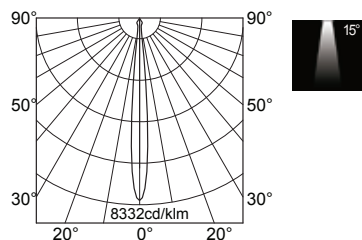

DESCENDIT 24 (ON/OFF, DALI)

PHOTOMETRICS

- Variants: 5°, 8°, 15°, 30°, 60°

ACCESSORIES

- See WEB site

CONNECTION

- SERIAL CONNECTION MUST BE DONE BY CERTIFIED ELECTRICIAN