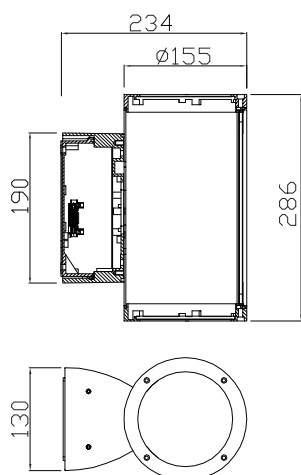

TWIN WALL COB 2×13W (ON/OFF, DALI)

The PRECILUM TWIN WALL COB range brings the TWIN WALL COB 2×13W to the outdoor world of Wall-Mounted lighting. Bringing the flexibility to outdoor application, this lighting fixture is ideally suited to use in the building illumination. Illumination is possible only UP or common option is UP/DOWN. IP65 ensures safe operation in even the most demanding areas.

PRODUCT SPECIFICATIONS

- INPUT VOLTAGE: 230V 50Hz
- EFFICIENCY: > 92 %
- POWER CONSUMPTION: 2x12,7W ... 30W (up to 2x1508 lm)
- LIFETIME: > 50 000 hours
- THERMAL PROTECTION: yes
- LED DEVICE: CITIZEN COB
- LED VARIANTS: 3000K, 4000K, 5000K and other according requirement
- WEIGHT: 3,95 kg
- OPERATING TEMPERATURE: range -20°C to +40°C
- ENVIRONMENT: for OUTDOOR use, IP65
- HOUSING COLOR: RAL 7015 and other RAL according requirement
- MATERIALS: housing-die-cast Aluminium, cover-tempered glass
- CONTROL : ON/OFF or DALI

DIMENSIONAL DRAWINGS

INSTALLATION PICTURE

TWIN WALL COB 2×13W (ON/OFF, DALI)

PHOTOMETRICS

- Variants: 8°, 15°, 50°

ACCESSORIES

- See WEB site

CONNECTION