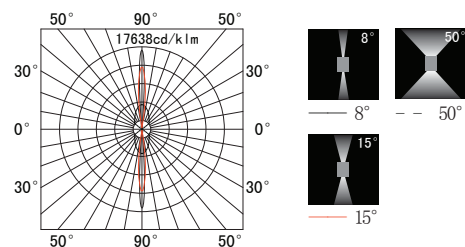

DIMENSIONAL DRAWINGS

INSTALLATION PICTURE

TWIN WALL COB 2×13W (ON/OFF, DALI)

PHOTOMETRICS

- Variants: 8°, 15°, 50°

ACCESSORIES

- See WEB site

CONNECTION