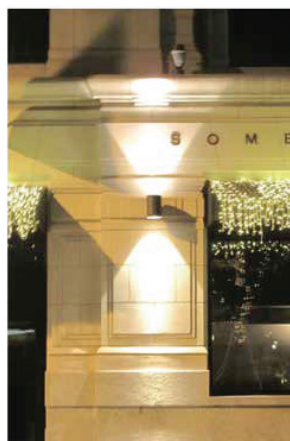

INSTALLATION PICTURE