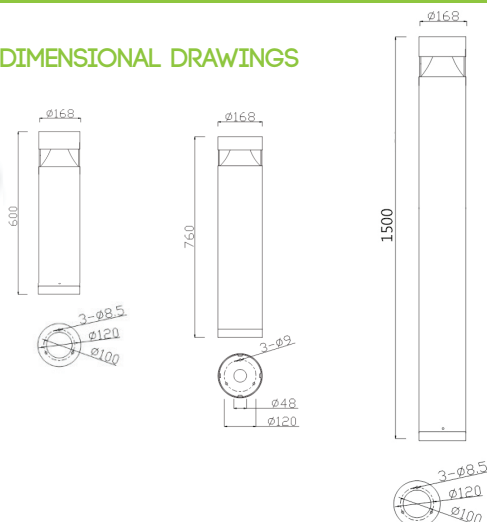

PRODUCT SPECIFICATIONS

- INPUT VOLTAGE: 230V 50Hz
- POWER CONSUMPTION:
 - 9 × 1W...11W (up to 480 lm)
 - 9 × 2W...20W (up to 1079 lm)
- LIFETIME: > 70 000 hours
- LED DEVICE: CITIZEN or BRIDGELUX COB
- LED VARIANTS: 3000K, 4000K, 5000K and other according requirement
- LENGHT: 600 mm, 760 mm, 1500 mm
- WEIGHT: 6,52 kg, 7 kg, 14 kg
- OPERATING TEMPERATURE: range -20°C to +40°C
- ENVIRONMENT: for OUTDOOR use, IP54
- HOUSING COLOR: 7015 and other RAL according requirement
- MATERIALS: housing-die-cast Aluminium, PC cover
- CONTROL : ON/OFF or DALI

DIMENSIONAL DRAWINGS

INSTALATION PICTURE

BOLLARD ROUND 25808 (ON/OFF, DALI)

PHOTOMETRICS

ACCESSORIES

- See WEB site

CONNECTION

- ELECTRICAL CONNECTION MUST BE DONE BY CERTIFIED ELECTRICIAN