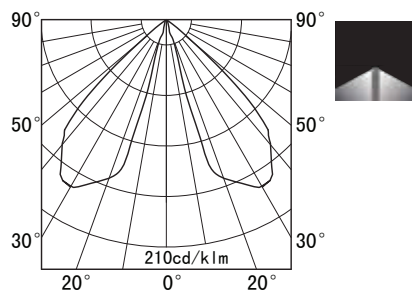

PRODUCT SPECIFICATIONS

- INPUT VOLTAGE: 230V 50Hz
- POWER CONSUMPTION:
 - 9 × 1W...11W (up to 480 lm)
 - 9 × 2W...20W (up to 1079 lm)
- LIFETIME: > 70 000 hours
- LED DEVICE: CITIZEN or BRIDGELUX COB
- LED VARIANTS: 3000K, 4000K, 5000K and other according requirement
- LENGHT: 600 mm, 760 mm, 1500 mm
- WEIGHT: 6,52 kg, 7 kg, 14 kg
- OPERATING TEMPERATURE: range -20°C to +40°C
- ENVIRONMENT: for OUTDOOR use, IP54
- HOUSING COLOR: 7015 and other RAL according requirement
- MATERIALS: housing-die-cast Aluminium, PC cover
- CONTROL : ON/OFF or DALI

DIMENSIONAL DRAWINGS

INSTALATION PICTURE

BOLLARD ROUND 25808 (ON/OFF, DALI)

PHOTOMETRICS

ACCESSORIES

- See WEB site

CONNECTION

- ELECTRICAL CONNECTION MUST BE DONE BY CERTIFIED ELECTRICIAN