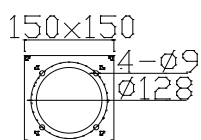

### PRODUCT SPECIFICATIONS

- INPUT VOLTAGE: 230V 50Hz
- EFFICIENCY: > 87 %
- POWER CONSUMPTION:
  - 1xCOB...15W (up to 474 lm)
- LIFETIME: > 70 000 hours
- THERMAL PROTECTION: yes
- LED DEVICE: CITIZEN COB
- LED VARIANTS: 3000K, 4000K, 5000K and other according requirement
- WEIGHT: 2,87 kg
- OPERATING TEMPERATURE: range -20°C to +40°C
- ENVIRONMENT: for OUTDOOR use, IP54
- HOUSING COLOR: RAL 7015 and other RAL according requirement
- MATERIALS: housing-die-cast Aluminium
- CONTROL : ON/OFF

### DIMENSIONAL DRAWINGS