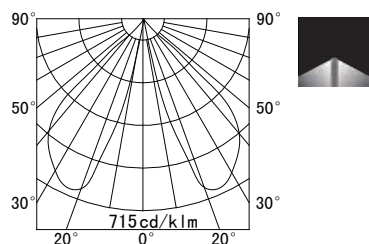

BOLLARD CUBE 25717 (ON/OFF)

PHOTOMETRICS

ACCESSORIES

SEE WEB SITE

CONNECTION

SERIAL CONNECTION MUST BE DONE BY CERTIFIED ELECTRICIAN