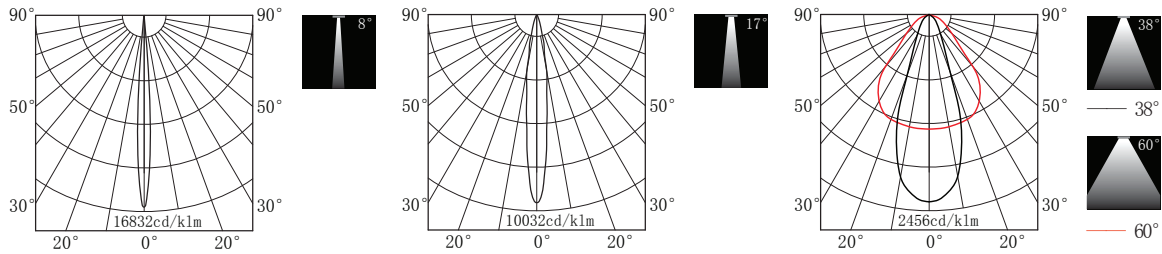

TWIN WALL COB 1×6W (ON/OFF, DALI)

PHOTOMETRICS

- Variants: 8°, 17°, 38°, 60°

ACCESSORIES

- See WEB site

CONNECTION

- SERIAL CONNECTION MUST BE DONE BY CERTIFIED ELECTRICIAN