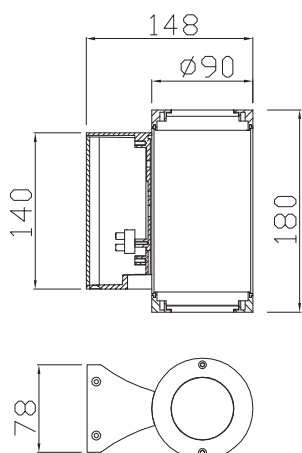

TWIN WALL COB 1x6W (ON/OFF, DALI)

The PRECILUM TWIN WALL COB range brings the TWIN WALL COB 1x6W to the outdoor world of Wall-Mounted lighting. Bringing the flexibility of outdoor application, this lighting fixture is ideally suited to use in the building illumination. Illumination is possible only UP or common option is UP/DOWN.

PRODUCT SPECIFICATIONS

- INPUT VOLTAGE: 230V 50Hz
- EFFICIENCY: > 92 %
- POWER CONSUMPTION: 1xCOB 7,5W...9W (up to 820 lm)
- LIFETIME: > 50 000 hours
- THERMAL PROTECTION: yes
- LED DEVICE: CITIZEN COB
- LED VARIANTS: 3000K, 4000K, 5000K and other according requirement
- WEIGHT: 1,09 kg
- OPERATING TEMPERATURE: range -20°C to +40°C
- ENVIRONMENT: for OUTDOOR use, IP54
- HOUSING COLOR: RAL 7015 and other RAL according requirement
- MATERIALS: housing-die-cast Aluminium, cover-tempered glass
- CONTROL : ON/OFF or DALI

DIMENSIONAL DRAWINGS

TWIN WALL COB 1×6W (ON/OFF, DALI)

PHOTOMETRICS

- Variants: 8°, 17°, 38°, 60°

ACCESSORIES

- See WEB site

CONNECTION

- SERIAL CONNECTION MUST BE DONE BY CERTIFIED ELECTRICIAN