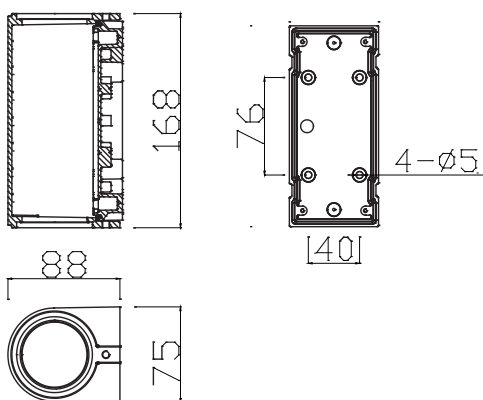

## TWIN WALL DECO COB 2×6W (ON/OFF, DALI)

The PRECILUM TWIN WALL COB range brings the TWIN WALL DECO COB 2x6W to the outdoor world of Wall-Mounted lighting. Bringing the flexibility to outdoor application, this lighting fixture is ideally suited to use in the building illumination. Illumination is possible only UP or common option is UP/DOWN.

### PRODUCT SPECIFICATIONS

- INPUT VOLTAGE: 230V 50Hz
- EFFICIENCY: > 92 %
- POWER CONSUMPTION: 2×6W...13W (up to 2×625 lm)
- LIFETIME: > 50 000 hours
- THERMAL PROTECTION: yes
- LED DEVICE: CITIZEN COB
- LED VARIANTS: 3000K, 4000K, 5000K and other according requirement
- WEIGHT: 0,88 kg
- OPERATING TEMPERATURE: range -20°C to +40°C
- ENVIRONMENT: for OUTDOOR use, IP54
- HOUSING COLOR: RAL 7015 and other RAL according requirement
- MATERIALS: housing-die-cast Aluminium, cover-tempered glass
- CONTROL : ON/OFF or DALI

### DIMENSIONAL DRAWINGS