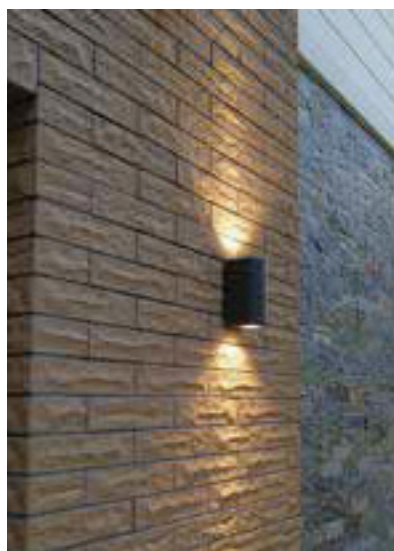

INSTALLATION PICTURE