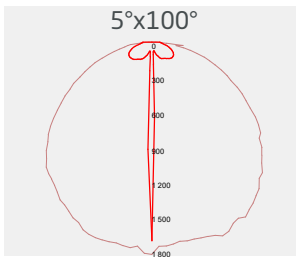

SPY RGB

PHOTOMETRICS

- Variants:

ACCESSORIES

- See website - ACCESSORIES

CONNECTION

- See instruction manual