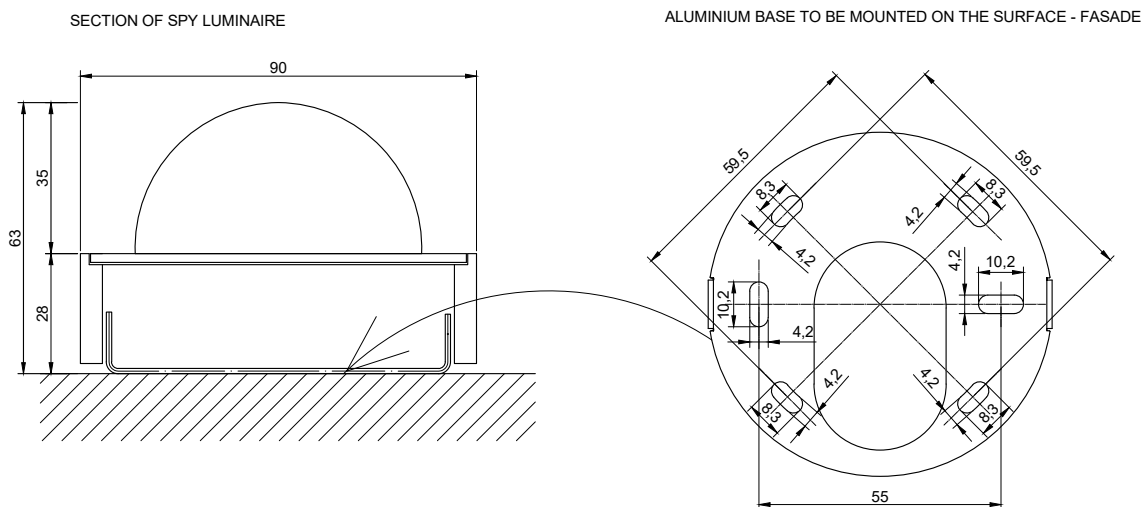

## SPY RGB

Wall and ceiling-mounted LED luminaire. 180° blade effect optic. The product consists of a support base and screen. The base is made of aluminium. Professional IP rating ensures a long life illumination.

### PRODUCT SPECIFICATIONS

- CONSTANT CURRENT: max. 500 mA per channel
- POWER CONSUMPTION: 5W
- LIFETIME: > 100 000 hours
- LUMINOUS FLUX: 300 lm
- LED DEVICE: OSRAM LEDs
- LED VARIANTS: RGB
- WEIGHT: 0,45 kg
- OPERATING TEMPERATURE: range -20°C to +50°C
- ENVIRONMENT: IP67
- MATERIALS: Aluminium lighting body
- CONTROL: Constant current driver 3ch required, DMX driver recommended

### DIMENSIONAL DRAWINGS

---