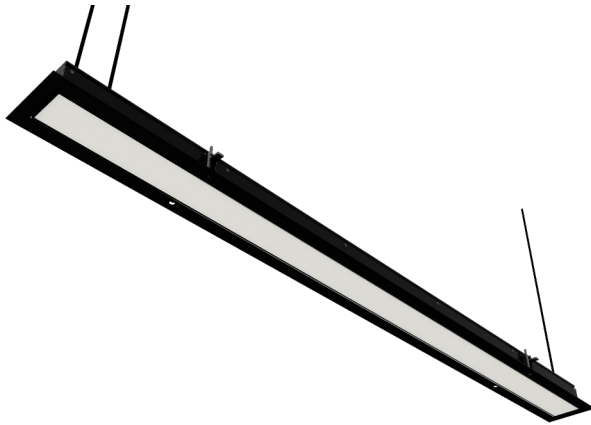

### PRECILINEAR 1260 RGBW OPAL RECESSED

PRECILINER RGBW - LED recessed luminaire for dynamic multicolor illumination. Together with the OPAL diffuser it offers a homogeneous light output.

It has been designed for recessed ceiling constructions for exterior but also interior.

#### PRODUCT SPECIFICATIONS

- INPUT VOLTAGE: 24V DC
- POWER CONSUMPTION: max. 75W
- LIFETIME: L70 / 40 000 hours
- LED DEVICE: NICHIA
- LED VARIANTS: RGBW
- THERMAL PROTECTION: yes
- WEIGHT:
- HOUSING COLOR: RAL COLOURS (According requirement)
- ENVIRONMENT: for outdoor IP55
- MATERIALS: Extruded aluminium, PC cover
- CONTROL: DMX 512 dimming control, RDM protocol for addressing
- OPERATING TEMPERATURE: range -20°C to +40°C
- ENVIRONMENT: for interior application and exterior application