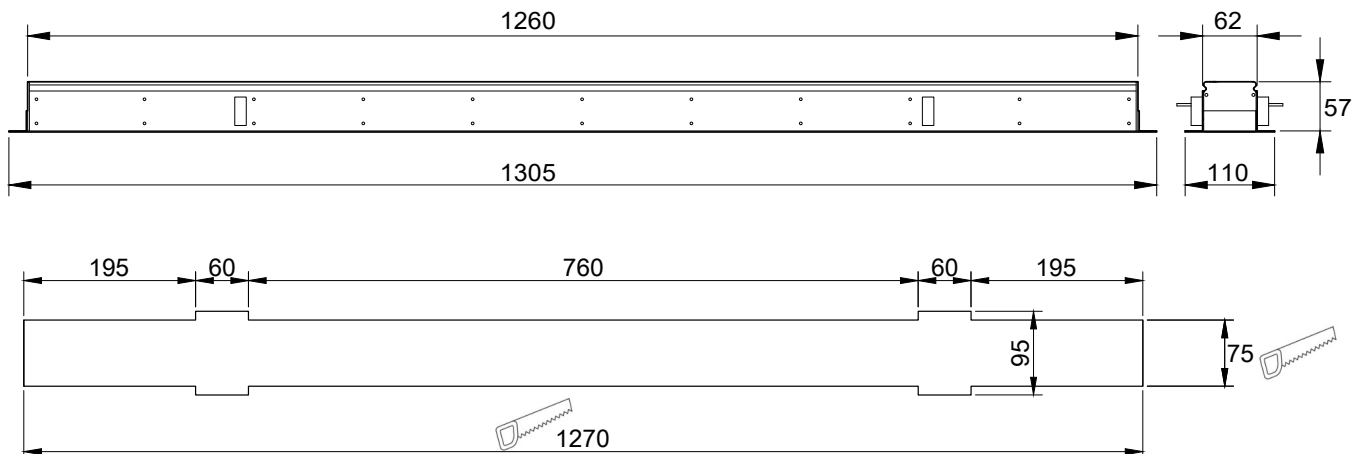

DIMENSIONAL DRAWING