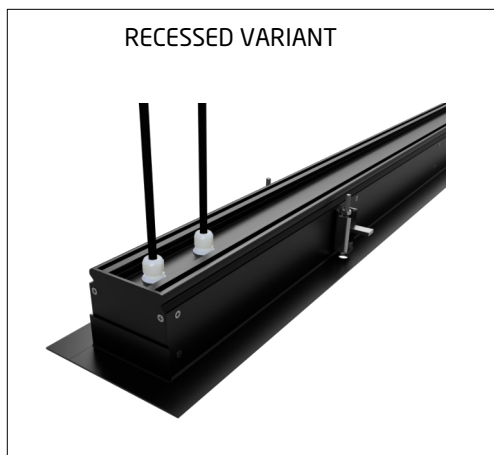

PRECILINEAR 1260 RGBW OPAL RECESSED

FIXATION METHODES