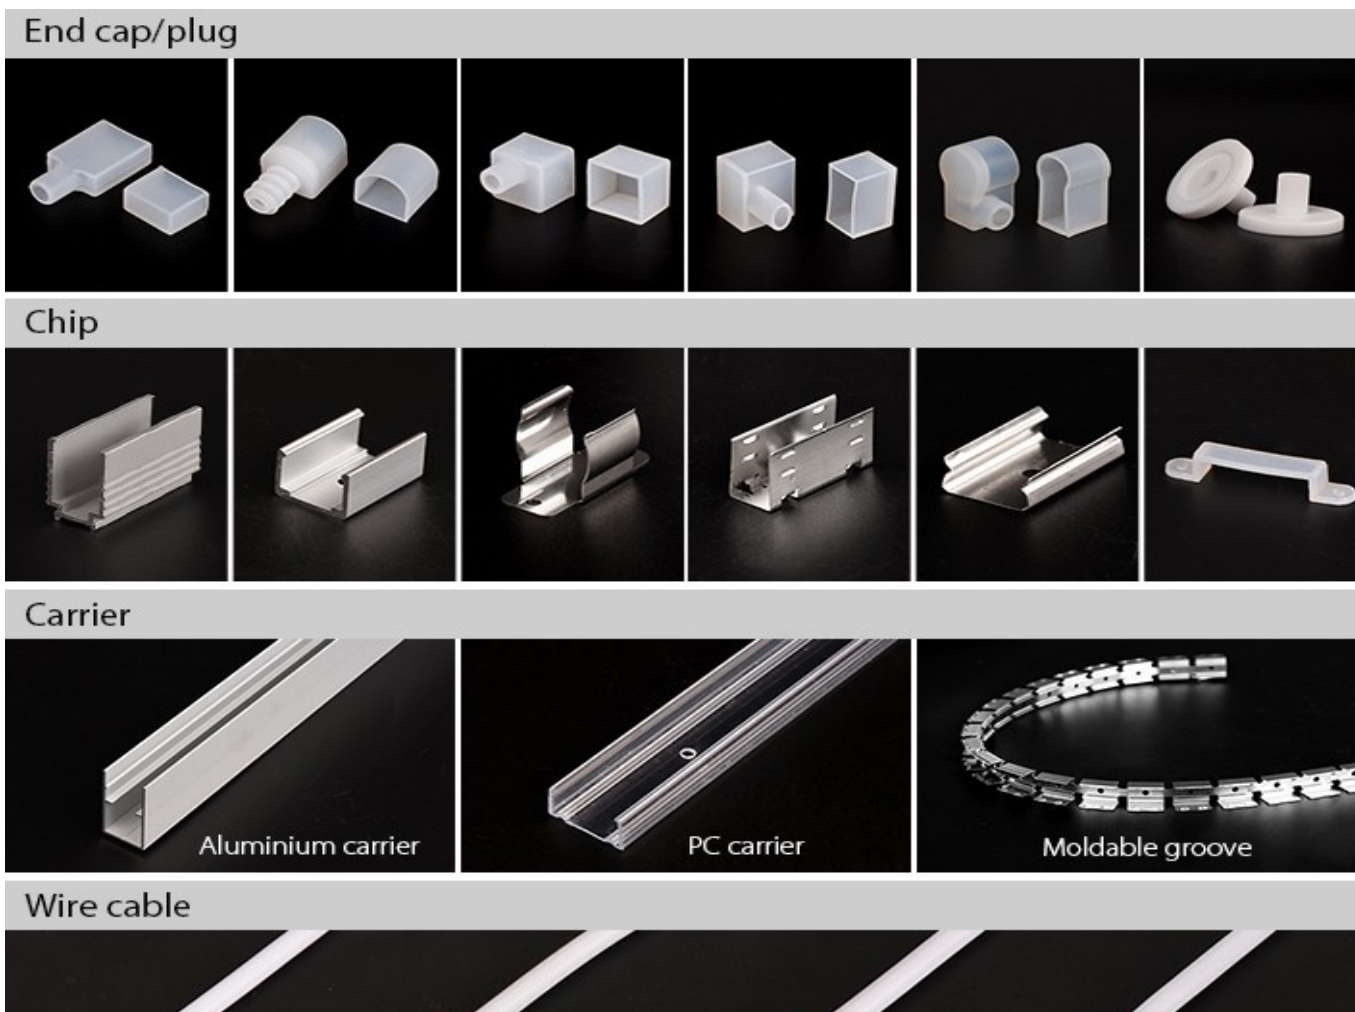

DIMENSIONAL DRAWINGS

PRECIFLEX TE20/14 MONOCHROMATIC

PHOTOMETRICS

- Variants:

ACCESSORIES

CONNECTION

- See instruction manual