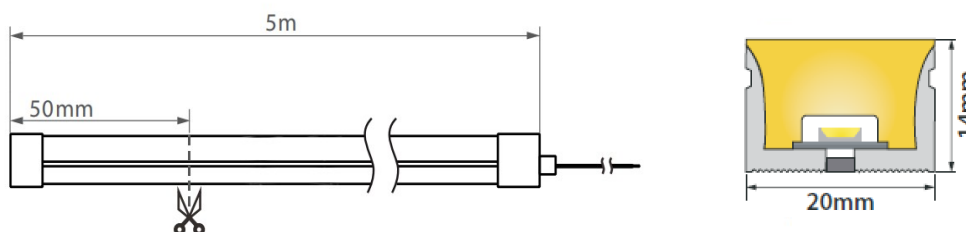

DIMENSIONAL DRAWINGS