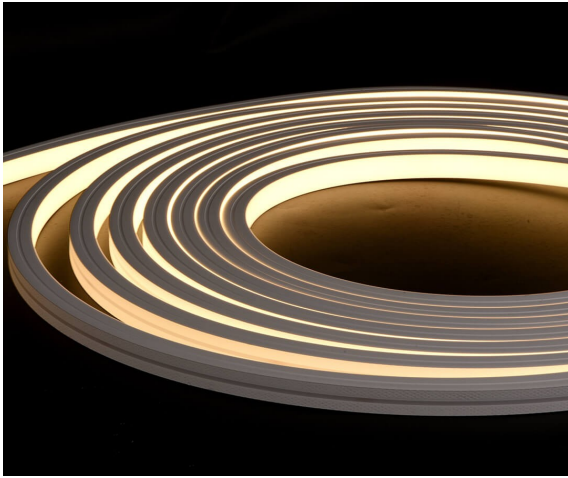

PRECIFLEX TE20/14 MONOCHROMATIC

PRECIFLEX TE20/14 MONOCHROMATIC is a high-performance, flexible linear LED luminaire designed for seamless architectural and outdoor lighting. Utilizing premium LED technology, it delivers uniform, dot-free monochromatic light across a wide range of color temperatures (2200K to 6000K).

Features high-quality silicone encapsulation, providing excellent UV stability, resistance to yellowing, and reliable IP67 protection. With its highly flexible design, multiple power options, and wide control compatibility (DALI, PWM, 0/1-10V, ON/OFF), it represents a versatile and long-lasting solution for modern lighting concepts.

PRODUCT SPECIFICATIONS

- INPUT VOLTAGE: 24V DC
- POWER CONSUMPTION: 6W/m (300lm/m); 10W/m (490lm/m); 15W/m (713lm/m)
- LIFETIME: > 50 000 hours
- LED DEVICE: HIGH QUALITY LEDs
- LED VARIANTS: 2200K, 2700K, 3000K, 3500K, 4000K, 4500K, 5000K, 5700K, 6000K
- MAX. LENGTH: 7m (6W/m); 6m (10W/m); 5m (15W/m)
- OPERATING TEMPERATURE: range -35°C to +45°C
- ENVIRONMENT: for OUTDOOR use, IP67
- MATERIALS: SILICONE
- CONTROL: ON/OFF, PWM, DALI, 0/1-10V (BY EXTERNAL DRIVER)