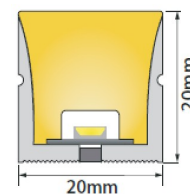

DIMENSIONAL DRAWINGS