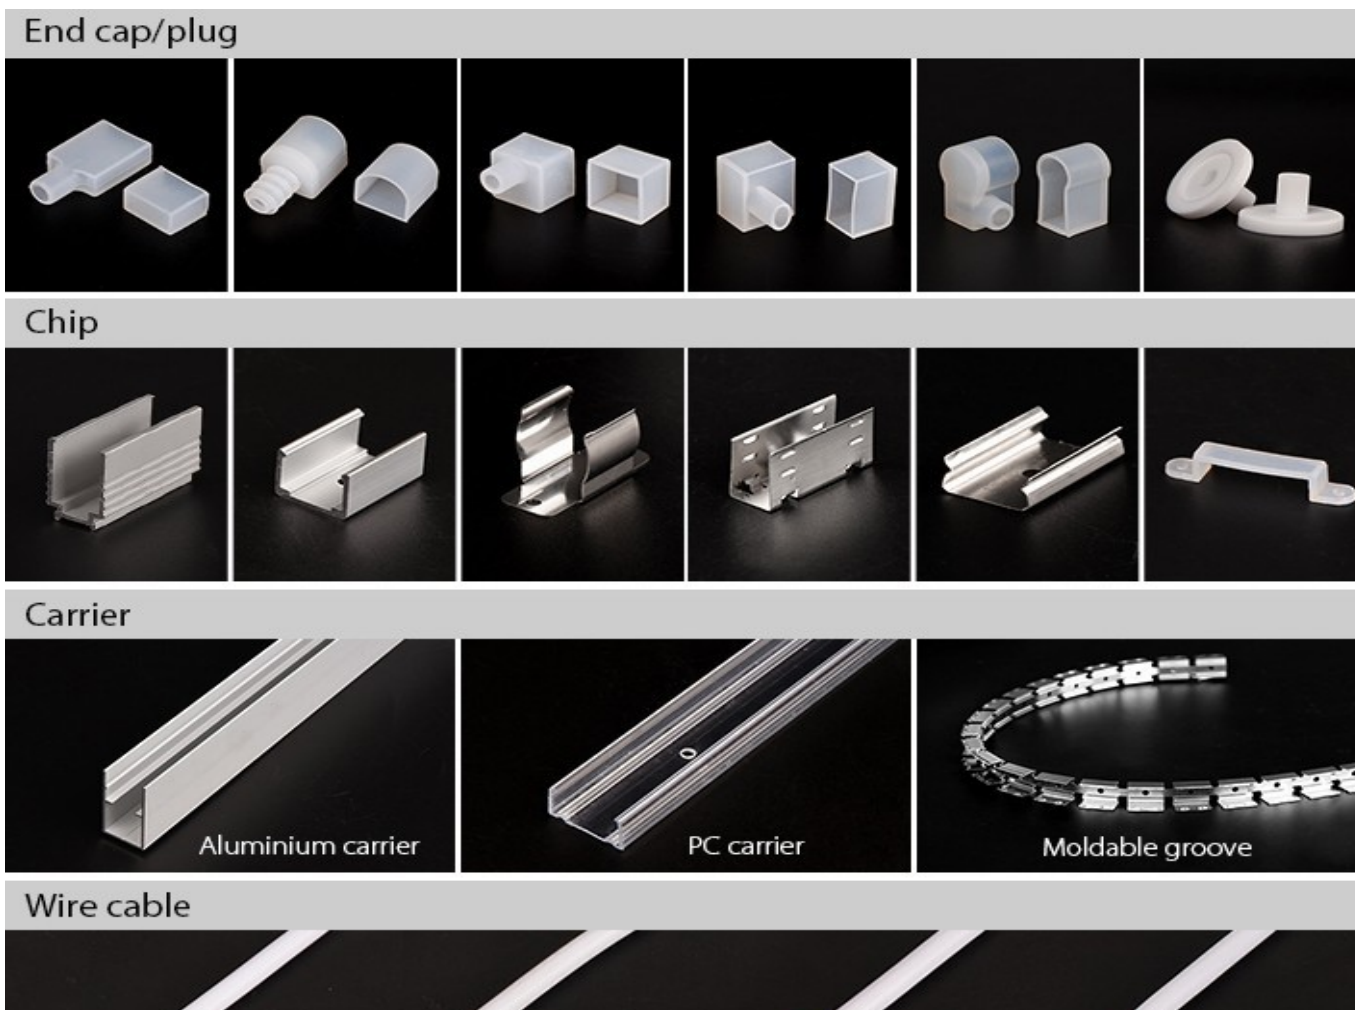

PRECIFLEX TE20/20 MONOCHROMATIC

PRECIFLEX TE20/20 MONOCHROMATIC is a high-performance, flexible linear LED luminaire designed for seamless architectural and outdoor lighting. Utilizing premium LED technology, it delivers uniform, dot-free monochromatic light across a wide range of color temperatures (2200K to 6000K).

DIMENSIONAL DRAWINGS

PRECIFLEX TE20/20 MONOCHROMATIC

PHOTOMETRICS

- Variants:

ACCESSORIES

CONNECTION

- See instruction manual