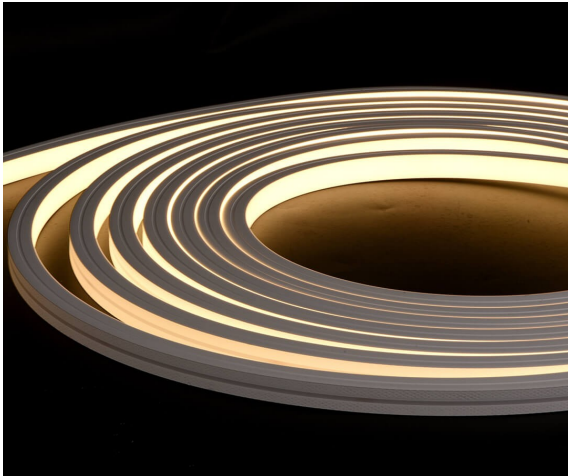

PRECIFLEX TE20/20 MONOCHROMATIC

PRECIFLEX TE20/20 MONOCHROMATIC is a high-performance, flexible linear LED luminaire designed for seamless architectural and outdoor lighting. Utilizing premium LED technology, it delivers uniform, dot-free monochromatic light across a wide range of color temperatures (2200K to 6000K).

Features high-quality silicone encapsulation, providing excellent UV stability, resistance to yellowing, and reliable IP67 protection. With its highly flexible design, multiple power options, and wide control compatibility (DALI, PWM, 0/1-10V, ON/OFF), it represents a versatile and long-lasting solution for modern lighting concepts.

PRODUCT SPECIFICATIONS

- INPUT VOLTAGE: 24V DC
- POWER CONSUMPTION: 6W/m (300lm/m); 10W/m (490lm/m); 15W/m (713lm/m)
- LIFETIME: > 50 000 hours
- LED DEVICE: HIGH QUALITY LEDs
- LED VARIANTS: 2200K, 2700K, 3000K, 3500K, 4000K, 4500K, 5000K, 5700K, 6000K
- MAX. LENGTH: 7m (6W/m); 6m (10W/m); 5m (15W/m)
- OPERATING TEMPERATURE: range -35°C to +45°C
- ENVIRONMENT: for OUTDOOR use, IP67
- MATERIALS: SILICONE
- CONTROL: ON/OFF, PWM, DALI, 0/1-10V (BY EXTERNAL DRIVER)