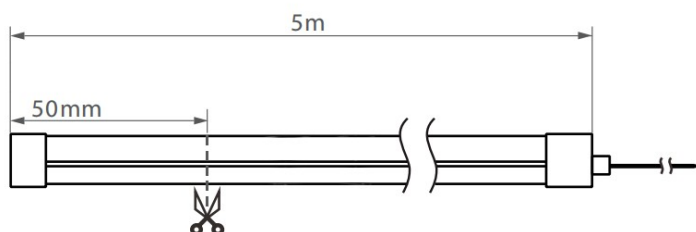

PRODUCT SPECIFICATIONS

- INPUT VOLTAGE: 24V DC
- POWER CONSUMPTION: 6W/m (300lm/m); 10W/m (490lm/m); 15W/m (713lm/m)
- LIFETIME: > 50 000 hours
- LED DEVICE: HIGH QUALITY LEDs
- LED VARIANTS: 2200K, 2700K, 3000K, 3500K, 4000K, 4500K, 5000K, 5700K, 6000K
- MAX. LENGTH: 7m (6W/m); 6m (10W/m); 5m (15W/m)
- OPERATING TEMPERATURE: range -35°C to +45°C
- ENVIRONMENT: for OUTDOOR use, IP67
- MATERIALS: SILICONE
- CONTROL: ON/OFF, PWM, DALI, 0/1-10V (BY EXTERNAL DRIVER)

DIMENSIONAL DRAWINGS

PRECIFLEX TE20/20 MONOCHROMATIC

PHOTOMETRICS

- Variants:

ACCESSORIES

CONNECTION

- See instruction manual