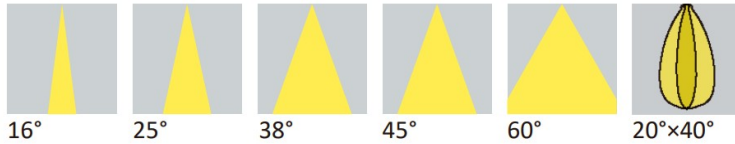

LINEAR MINI 24V

MONOCHROMATIC

LINEAR MINI 24V MONOCHROMATIC
ON/OFF, DALI

PHOTOMETRICS

ACCESSORIES

- To be defined

CONNECTION

- Connection TBD by project requirement