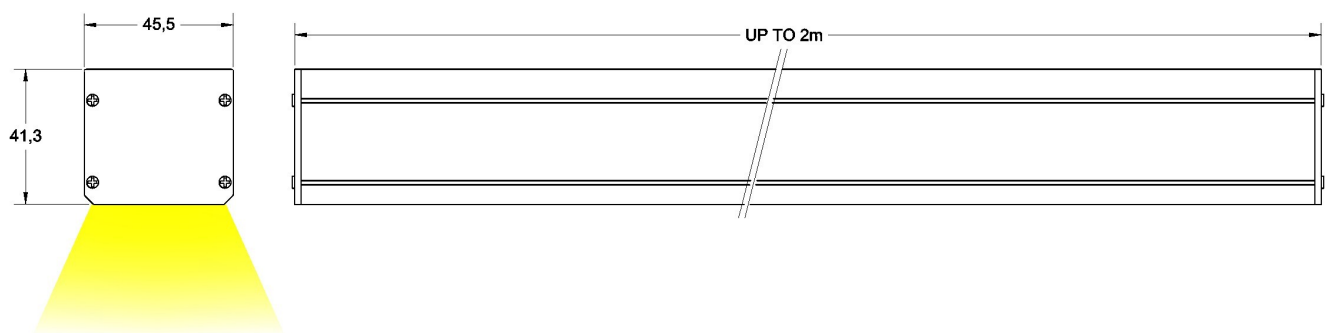

DIMENSIONAL DRAWING