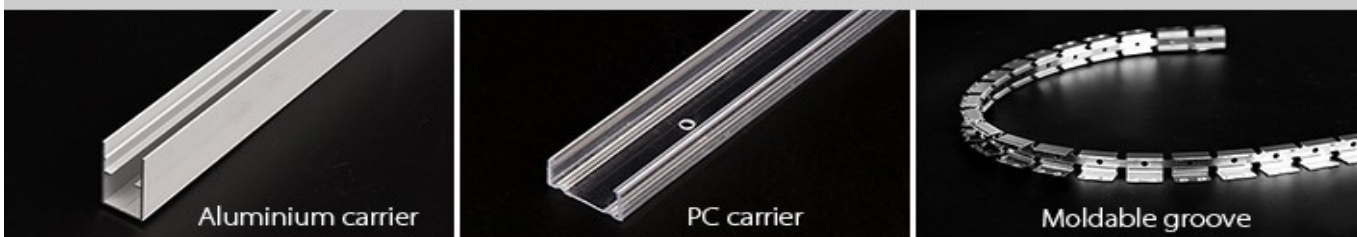

PRECIFLEX SE12/20 MONOCHROMATIC

PRECIFLEX SE12/20 MONOCHROMATIC is a high-performance, flexible linear LED luminaire designed for seamless architectural and outdoor lighting. Utilizing premium LED technology, it delivers uniform, dot-free monochromatic light across a wide range of color temperatures (2200K to 6000K).

Features high-quality silicone encapsulation, providing excellent UV stability, resistance to yellowing, and reliable IP67 protection. With its side-bending (lateral) flexibility and side-emitting light distribution, multiple power options, and wide control compatibility (DALI, PWM, 0/1-10V, ON/OFF), it represents a versatile and long-lasting solution for modern lighting concepts.

DIMENSIONAL DRAWINGS

PRECIFLEX SE12/20 MONOCHROMATIC

PHOTOMETRICS

- Variants:

ACCESSORIES

End cap/plug

Chip

Carrier