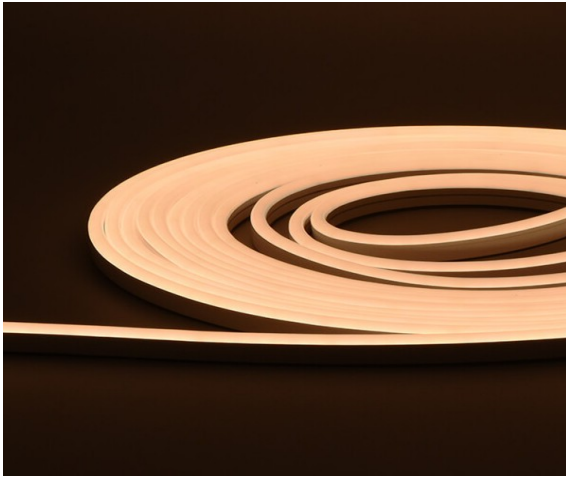

PRECIFLEX SE12/20 MONOCHROMATIC

PRECIFLEX SE12/20 MONOCHROMATIC is a high-performance, flexible linear LED luminaire designed for seamless architectural and outdoor lighting. Utilizing premium LED technology, it delivers uniform, dot-free monochromatic light across a wide range of color temperatures (2200K to 6000K).

Features high-quality silicone encapsulation, providing excellent UV stability, resistance to yellowing, and reliable IP67 protection. With its side-bending (lateral) flexibility and side-emitting light distribution, multiple power options, and wide control compatibility (DALI, PWM, 0/1-10V, ON/OFF), it represents a versatile and long-lasting solution for modern lighting concepts.

PRODUCT SPECIFICATIONS

- INPUT VOLTAGE: 24V DC
- POWER CONSUMPTION: 6W/m (221lm/m); 10W/m (343lm/m); 15W/m (499lm/m)
- LIFETIME: > 50 000 hours
- LED DEVICE: HIGH QUALITY LEDs
- LED VARIANTS: 2200K, 2700K, 3000K, 3500K, 4000K, 4500K, 5000K, 5700K, 6000K
- MAX. LENGTH: 7m (6W/m); 6m (10W/m), 5m (15W/m)
- OPERATING TEMPERATURE: range -35°C to +45°C
- ENVIRONMENT: for OUTDOOR use, IP67
- MATERIALS: SILICONE
- CONTROL: ON/OFF, PWM, DALI, 0/1-10V (BY EXTERNAL DRIVER)