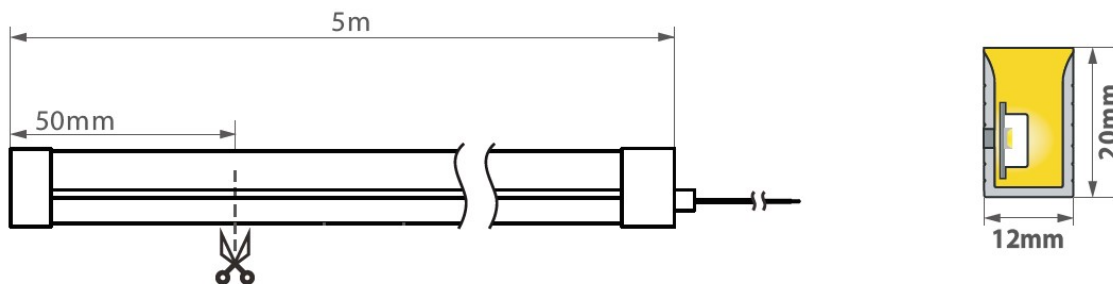

DIMENSIONAL DRAWINGS