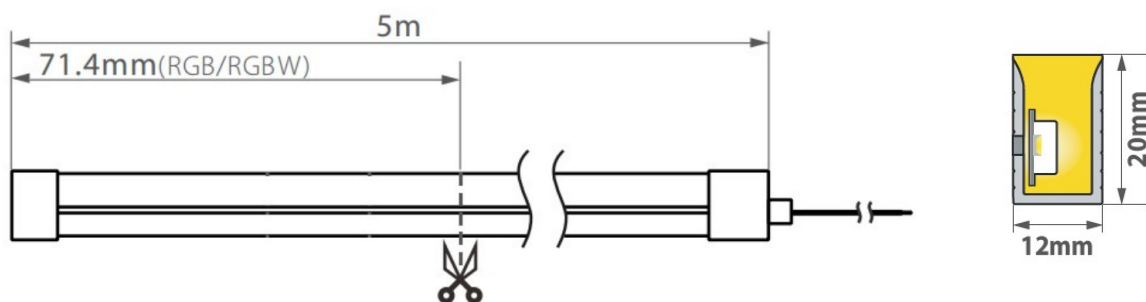

PRECIFLEX SE12/20 RGB/RGBW

PRECIFLEX SE12/20 RGB/RGBW is a high-performance, flexible linear LED luminaire engineered for seamless architectural and outdoor lighting applications. Utilizing premium multicolor LED technology, it delivers uniform, dot-free dynamic color mixing alongside crisp white light. This allows for the creation of vibrant atmospheric scenes, captivating lighting effects, and precise architectural accentuation across an endless spectrum of rich colors and custom shades.

PRODUCT SPECIFICATIONS

- INPUT VOLTAGE: 24V DC
- POWER CONSUMPTION RGB: 10W/m (161lm/m); 15W/m (221lm/m); 20W/m (294lm/m)
- POWER CONSUMPTION RGBW: 10W/m (221lm/m); 15W/m (310lm/m); 20W/m (378lm/m)
- LIFETIME: > 50 000 hours
- LED DEVICE: HIGH QUALITY LEDs
- LED VARIANTS: 2200K, 2700K, 3000K, 3500K, 4000K, 4500K, 5000K, 5700K, 6000K
- MAX. LENGTH RGB: 5m (10W/m); 5m (15W/m), 5m (20W/m)
- MAX. LENGTH RGBW: 6m (10W/m); 5m (15W/m), 5m (20W/m)
- OPERATING TEMPERATURE: range -35°C to +45°C
- ENVIRONMENT: for OUTDOOR use, IP67
- MATERIALS: SILICONE
- CONTROL: ON/OFF, PWM, DALI, 0/1-10V (BY EXTERNAL DRIVER)

DIMENSIONAL DRAWINGS

PRECIFLEX SE12/20 RGB/RGBW

PHOTOMETRICS

- Variants:

ACCESSORIES

CONNECTION

- See instruction manual