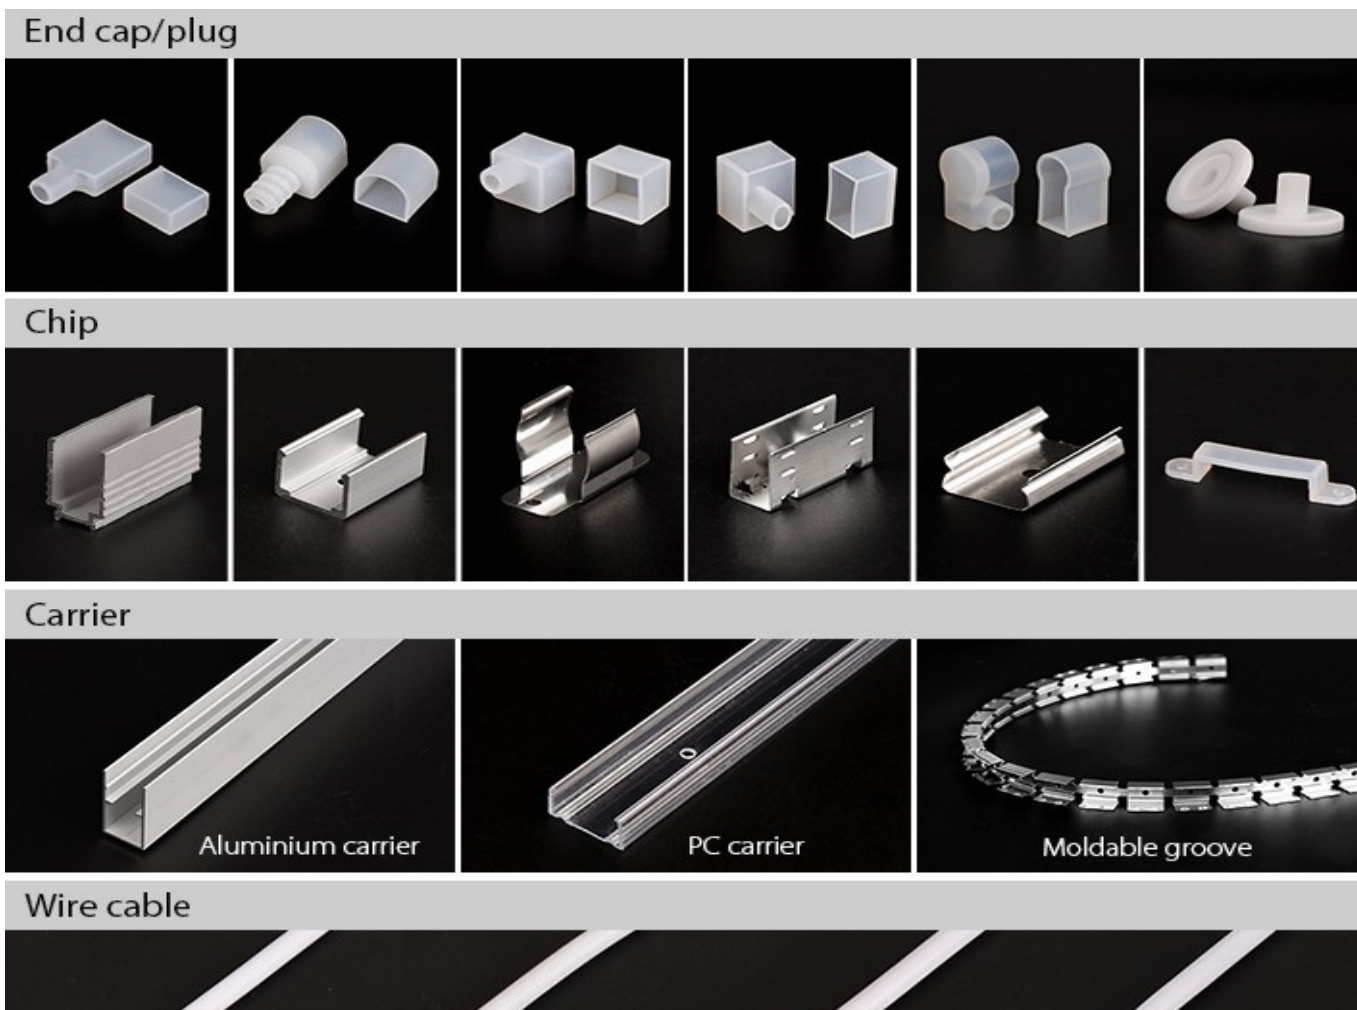

PRECIFLEX SE12/20 RGB/RGBW

PRECIFLEX SE12/20 RGB/RGBW is a high-performance, flexible linear LED luminaire engineered for seamless architectural and outdoor lighting applications. Utilizing premium multicolor LED technology, it delivers uniform, dot-free dynamic color mixing alongside crisp white light. This allows for the creation of vibrant atmospheric scenes, captivating lighting effects, and precise architectural accentuation across an endless spectrum of rich colors and custom shades.

DIMENSIONAL DRAWINGS

PRECIFLEX SE12/20 RGB/RGBW

PHOTOMETRICS

- Variants:

ACCESSORIES

CONNECTION

- See instruction manual