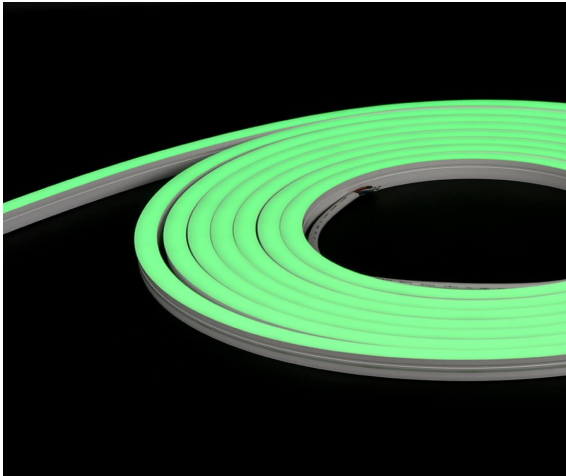

PRECIFLEX SE12/20 RGB/RGBW

PRECIFLEX SE12/20 RGB/RGBW is a high-performance, flexible linear LED luminaire engineered for seamless architectural and outdoor lighting applications. Utilizing premium multicolor LED technology, it delivers uniform, dot-free dynamic color mixing alongside crisp white light. This allows for the creation of vibrant atmospheric scenes, captivating lighting effects, and precise architectural accentuation across an endless spectrum of rich colors and custom shades.

PRODUCT SPECIFICATIONS

- INPUT VOLTAGE: 24V DC
- POWER CONSUMPTION RGB: 10W/m (161lm/m); 15W/m (221lm/m); 20W/m (294lm/m)
- POWER CONSUMPTION RGBW: 10W/m (221lm/m); 15W/m (310lm/m); 20W/m (378lm/m)
- LIFETIME: > 50 000 hours
- LED DEVICE: HIGH QUALITY LEDs
- LED VARIANTS: 2200K, 2700K, 3000K, 3500K, 4000K, 4500K, 5000K, 5700K, 6000K
- MAX. LENGTH RGB: 5m (10W/m); 5m (15W/m), 5m (20W/m)
- MAX. LENGTH RGBW: 6m (10W/m); 5m (15W/m), 5m (20W/m)
- OPERATING TEMPERATURE: range -35°C to +45°C
- ENVIRONMENT: for OUTDOOR use, IP67
- MATERIALS: SILICONE
- CONTROL: ON/OFF, PWM, DALI, 0/1-10V (BY EXTERNAL DRIVER)