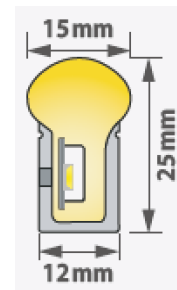

PRODUCT SPECIFICATIONS

- INPUT VOLTAGE: 24V DC
- POWER CONSUMPTION: 6W/m (189lm/m); 10W/m (294lm/m); 15W/m (428lm/m)
- LIFETIME: > 50 000 hours
- LED DEVICE: HIGH QUALITY LEDs
- LED VARIANTS: 2200K, 2700K, 3000K, 3500K, 4000K, 4500K, 5000K, 5700K, 6000K
- MAX. LENGTH: 7m (6W/m); 6m (10W/m), 5m (15W/m)
- OPERATING TEMPERATURE: range -35°C to +45°C
- ENVIRONMENT: for OUTDOOR use, IP68
- MATERIALS: SILICONE
- CONTROL: ON/OFF, PWM, DALI, 0/1-10V (BY EXTERNAL DRIVER)

DIMENSIONAL DRAWINGS

PRECIFLEX SE12/25 IP68 MONOCHROMATIC PHOTOMETRICS

■ Variants:

ACCESSORIES

End cap/plug

Chip

Carrier

Wire cable