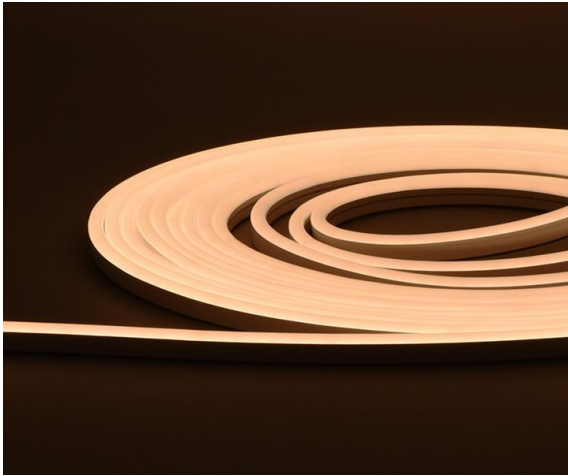

PRECIFLEX SE12/25 IP68 MONOCHROMATIC

PRECIFLEX SE12/25 IP68 MONOCHROMATIC is a high-performance, flexible linear LED luminaire designed for seamless architectural and outdoor lighting. Utilizing premium LED technology, it delivers uniform, dot-free monochromatic light across a wide range of color temperatures (2200K to 6000K).

Features high-quality silicone encapsulation, providing excellent UV stability, resistance to yellowing, and reliable IP68 protection. With its side-bending (lateral) flexibility and side-emitting light distribution, multiple power options, and wide control compatibility (DALI, PWM, 0/1-10V, ON/OFF), it represents a versatile and long-lasting solution for modern lighting concepts.

PRODUCT SPECIFICATIONS

- INPUT VOLTAGE: 24V DC
- POWER CONSUMPTION: 6W/m (189lm/m); 10W/m (294lm/m); 15W/m (428lm/m)
- LIFETIME: > 50 000 hours
- LED DEVICE: HIGH QUALITY LEDs
- LED VARIANTS: 2200K, 2700K, 3000K, 3500K, 4000K, 4500K, 5000K, 5700K, 6000K
- MAX. LENGTH: 7m (6W/m); 6m (10W/m), 5m (15W/m)
- OPERATING TEMPERATURE: range -35°C to +45°C
- ENVIRONMENT: for OUTDOOR use, IP68
- MATERIALS: SILICONE
- CONTROL: ON/OFF, PWM, DALI, 0/1-10V (BY EXTERNAL DRIVER)