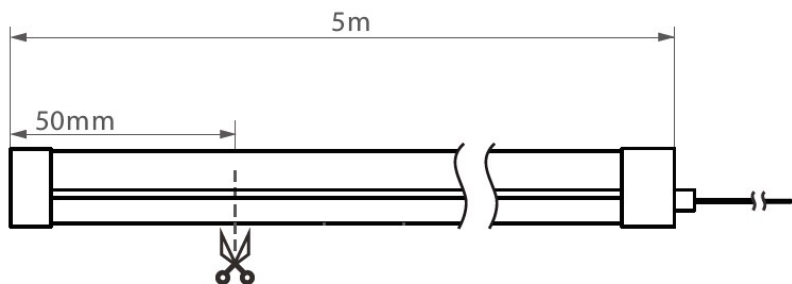

PRECIFLEX SE12/25 IP68 MONOCHROMATIC

PRECIFLEX SE12/25 IP68 MONOCHROMATIC is a high-performance, flexible linear LED luminaire designed for seamless architectural and outdoor lighting. Utilizing premium LED technology, it delivers uniform, dot-free monochromatic light across a wide range of color temperatures (2200K to 6000K).

Features high-quality silicone encapsulation, providing excellent UV stability, resistance to yellowing, and reliable IP68 protection. With its side-bending (lateral) flexibility and side-emitting light distribution, multiple power options, and wide control compatibility (DALI, PWM, 0/1-10V, ON/OFF), it represents a versatile and long-lasting solution for modern lighting concepts.

PRODUCT SPECIFICATIONS

- INPUT VOLTAGE: 24V DC
- POWER CONSUMPTION: 6W/m (189lm/m); 10W/m (294lm/m); 15W/m (428lm/m)
- LIFETIME: > 50 000 hours
- LED DEVICE: HIGH QUALITY LEDs
- LED VARIANTS: 2200K, 2700K, 3000K, 3500K, 4000K, 4500K, 5000K, 5700K, 6000K
- MAX. LENGTH: 7m (6W/m); 6m (10W/m), 5m (15W/m)
- OPERATING TEMPERATURE: range -35°C to +45°C
- ENVIRONMENT: for OUTDOOR use, IP68
- MATERIALS: SILICONE
- CONTROL: ON/OFF, PWM, DALI, 0/1-10V (BY EXTERNAL DRIVER)

DIMENSIONAL DRAWINGS

PRECIFLEX SE12/25 IP68 MONOCHROMATIC PHOTOMETRICS

■ Variants:

ACCESSORIES

End cap/plug

Chip

Carrier

Wire cable