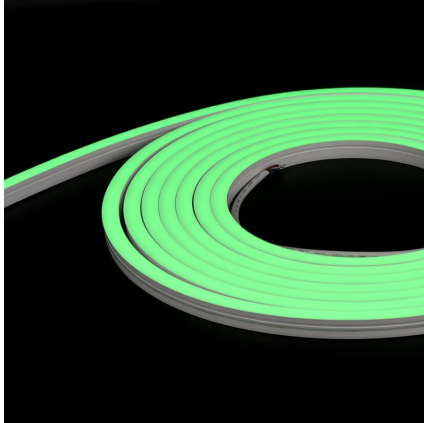

PRECIFLEX SE12/25 IP68 RGB/RGBW

PRECIFLEX SE12/25 IP68 RGB/RGBW is a high-performance, flexible linear LED luminaire engineered for seamless architectural, outdoor, and underwater lighting applications. Utilizing premium multicolor LED technology, it delivers uniform, dot-free dynamic color mixing and crisp white light. This allows for the creation of vibrant atmospheric scenes, captivating lighting effects, and precise architectural accentuation across an endless spectrum of rich colors and custom shades.

PRODUCT SPECIFICATIONS

- INPUT VOLTAGE: 24V DC
- POWER CONSUMPTION RGB: 10W/m (136lm/m); 15W/m (189lm/m)
- POWER CONSUMPTION RGBW: 10W/m (189lm/m); 15W/m (266lm/m); 20W/m (324lm/m)
- LIFETIME: > 50 000 hours
- LED DEVICE: HIGH QUALITY LEDs
- LED VARIANTS: RGB/RGBW
- MAX. LENGTH RGB: 5m (10W/m), 5m (15W/m)
- MAX. LENGTH RGBW: 6m (10W/m); 5m (15W/m), 5m (20W/m)
- OPERATING TEMPERATURE: range -35°C to +45°C
- ENVIRONMENT: for OUTDOOR use, IP68
- MATERIALS: SILICONE
- CONTROL: ON/OFF, PWM, DALI, 0/1-10V, DMX (BY EXTERNAL DRIVER)

DIMENSIONAL DRAWINGS

PRECIFLEX SE12/25 IP68

RGB/RGBW

PHOTOMETRICS

■ Variants:

ACCESSORIES

End cap/plug

Chip