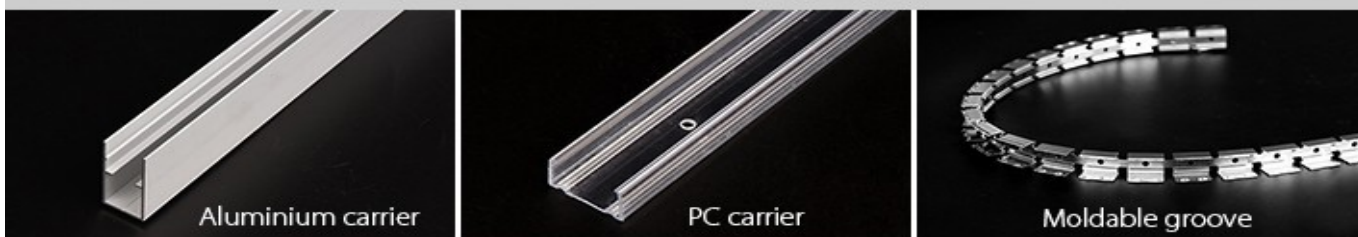

PRECIFLEX SE12/25 IP68

RGB/RGBW

PHOTOMETRICS

■ Variants:

ACCESSORIES

End cap/plug

Chip

Carrier

Wire cable

CONNECTION

■ See instruction manual