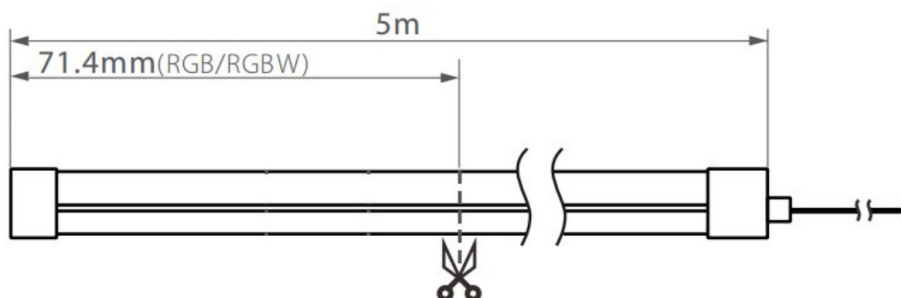

PRECIFLEX SE12/25 IP68 RGB/RGBW

PRECIFLEX SE12/25 IP68 RGB/RGBW is a high-performance, flexible linear LED luminaire engineered for seamless architectural, outdoor, and underwater lighting applications. Utilizing premium multicolor LED technology, it delivers uniform, dot-free dynamic color mixing and crisp white light. This allows for the creation of vibrant atmospheric scenes, captivating lighting effects, and precise architectural accentuation across an endless spectrum of rich colors and custom shades.

PRODUCT SPECIFICATIONS

- INPUT VOLTAGE: 24V DC
- POWER CONSUMPTION RGB: 10W/m (136lm/m); 15W/m (189lm/m)
- POWER CONSUMPTION RGBW: 10W/m (189lm/m); 15W/m (266lm/m); 20W/m (324lm/m)
- LIFETIME: > 50 000 hours
- LED DEVICE: HIGH QUALITY LEDs
- LED VARIANTS: RGB/RGBW
- MAX. LENGTH RGB: 5m (10W/m), 5m (15W/m)
- MAX. LENGTH RGBW: 6m (10W/m); 5m (15W/m), 5m (20W/m)
- OPERATING TEMPERATURE: range -35°C to +45°C
- ENVIRONMENT: for OUTDOOR use, IP68
- MATERIALS: SILICONE
- CONTROL: ON/OFF, PWM, DALI, 0/1-10V, DMX (BY EXTERNAL DRIVER)

DIMENSIONAL DRAWINGS

PRECIFLEX SE12/25 IP68

RGB/RGBW

PHOTOMETRICS

■ Variants:

ACCESSORIES

End cap/plug

Chip