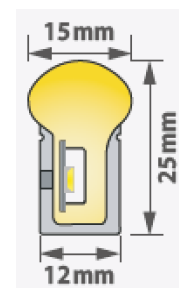

PRODUCT SPECIFICATIONS

- INPUT VOLTAGE: 24V DC
- POWER CONSUMPTION RGB: 10W/m (136lm/m); 15W/m (189lm/m)
- POWER CONSUMPTION RGBW: 10W/m (189lm/m); 15W/m (266lm/m); 20W/m (324lm/m)
- LIFETIME: > 50 000 hours
- LED DEVICE: HIGH QUALITY LEDs
- LED VARIANTS: RGB/RGBW
- MAX. LENGTH RGB: 5m (10W/m), 5m (15W/m)
- MAX. LENGTH RGBW: 6m (10W/m); 5m (15W/m), 5m (20W/m)
- OPERATING TEMPERATURE: range -35°C to +45°C
- ENVIRONMENT: for OUTDOOR use, IP68
- MATERIALS: SILICONE
- CONTROL: ON/OFF, PWM, DALI, 0/1-10V, DMX (BY EXTERNAL DRIVER)

DIMENSIONAL DRAWINGS

PRECIFLEX SE12/25 IP68

RGB/RGBW

PHOTOMETRICS

■ Variants:

ACCESSORIES

End cap/plug

Chip