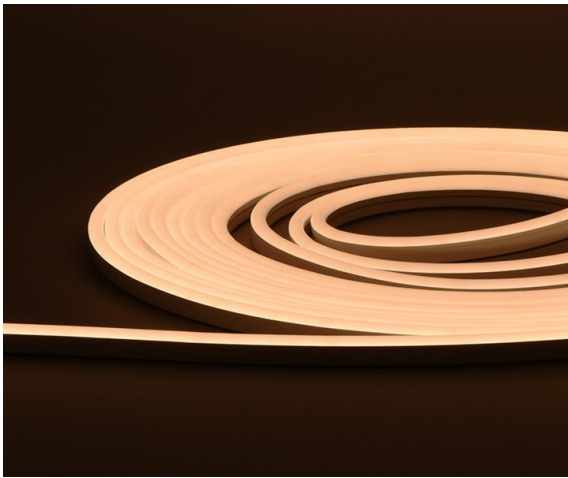

PRECIFLEX SE15/15 MONOCHROMATIC

PRECIFLEX SE15/15 MONOCHROMATIC is a high-performance, flexible linear LED luminaire designed for seamless architectural and outdoor lighting. Utilizing premium LED technology, it delivers uniform, dot-free monochromatic light across a wide range of color temperatures (2200K to 6000K).

Features high-quality silicone encapsulation, providing excellent UV stability, resistance to yellowing, and reliable IP67 protection. With its side-bending (lateral) flexibility and side-emitting light distribution, multiple power options, and wide control compatibility (DALI, PWM, 0/1-10V, ON/OFF), it represents a versatile and long-lasting solution for modern lighting concepts.

PRODUCT SPECIFICATIONS

- INPUT VOLTAGE: 24V DC
- POWER CONSUMPTION: 6W/m (202lm/m); 10W/m (314lm/m); 15W/m (456lm/m)
- LIFETIME: > 50 000 hours
- LED DEVICE: HIGH QUALITY LEDs
- LED VARIANTS: 2200K, 2700K, 3000K, 3500K, 4000K, 4500K, 5000K, 5700K, 6000K
- MAX. LENGTH: 7m (6W/m); 6m (10W/m), 5m (15W/m)
- OPERATING TEMPERATURE: range -35°C to +45°C
- ENVIRONMENT: for OUTDOOR use, IP67
- MATERIALS: SILICONE
- CONTROL: ON/OFF, PWM, DALI, 0/1-10V (BY EXTERNAL DRIVER)