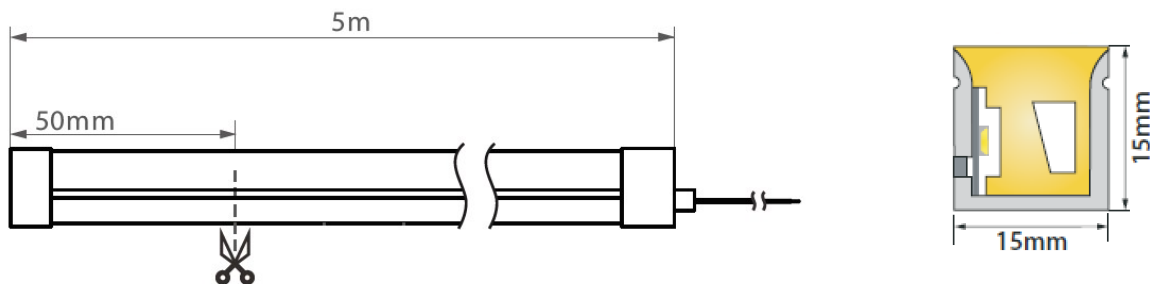

DIMENSIONAL DRAWINGS