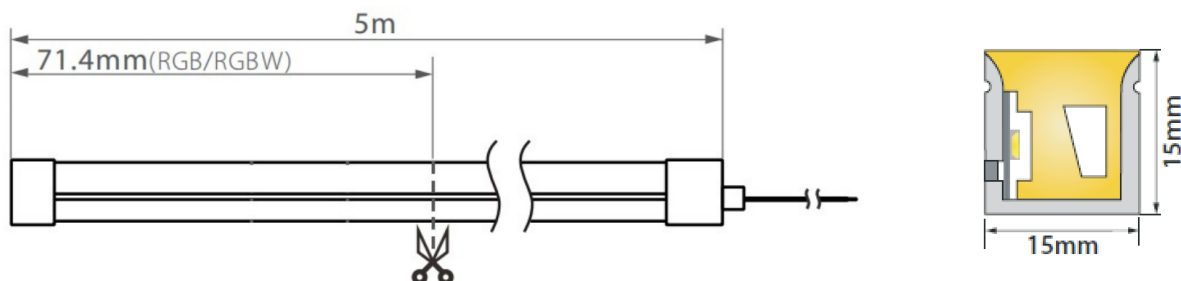

PRODUCT SPECIFICATIONS

- INPUT VOLTAGE: 24V DC
- POWER CONSUMPTION: 10W/m (147lm/m); 15W/m (202lm/m)
- LIFETIME: > 50 000 hours
- LED DEVICE: HIGH QUALITY LEDs
- LED VARIANTS: RGB
- MAX. LENGTH: 5m (10W/m), 5m (15W/m)
- OPERATING TEMPERATURE: range -35°C to +45°C
- ENVIRONMENT: for OUTDOOR use, IP67
- MATERIALS: SILICONE
- CONTROL: ON/OFF, PWM, DALI, 0/1-10V, DMX (BY EXTERNAL DRIVER)

DIMENSIONAL DRAWINGS

PRECIFLEX SE15/15

RGB

PHOTOMETRICS

■ Variants:

ACCESSORIES

End cap/plug

Chip