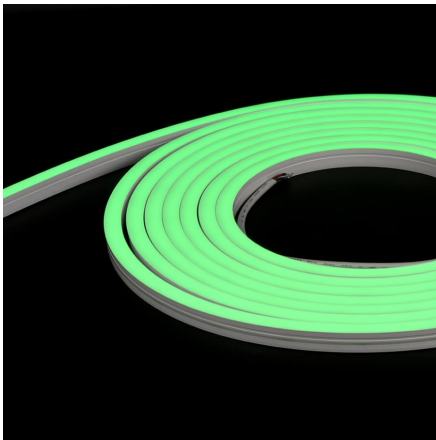

PRECIFLEX SE15/15 RGB

PRECIFLEX SE15/15 RGB is a high-performance, flexible linear LED luminaire designed for seamless architectural and outdoor lighting applications. Utilizing premium RGB LED technology, it delivers uniform, dot-free dynamic color mixing, allowing for the creation of vibrant atmospheric scenes and captivating lighting effects. Thanks to its advanced color consistency, it can transition smoothly through a wide spectrum of rich, saturated colors and custom shades, making it ideal for accentuating modern structures and creating immersive environments.

PRODUCT SPECIFICATIONS

- INPUT VOLTAGE: 24V DC
- POWER CONSUMPTION: 10W/m (147lm/m); 15W/m (202lm/m)
- LIFETIME: > 50 000 hours
- LED DEVICE: HIGH QUALITY LEDs
- LED VARIANTS: RGB
- MAX. LENGTH: 5m (10W/m), 5m (15W/m)
- OPERATING TEMPERATURE: range -35°C to +45°C
- ENVIRONMENT: for OUTDOOR use, IP67
- MATERIALS: SILICONE
- CONTROL: ON/OFF, PWM, DALI, 0/1-10V, DMX (BY EXTERNAL DRIVER)

DIMENSIONAL DRAWINGS

PRECIFLEX SE15/15

RGB

PHOTOMETRICS

■ Variants:

ACCESSORIES

End cap/plug

Chip