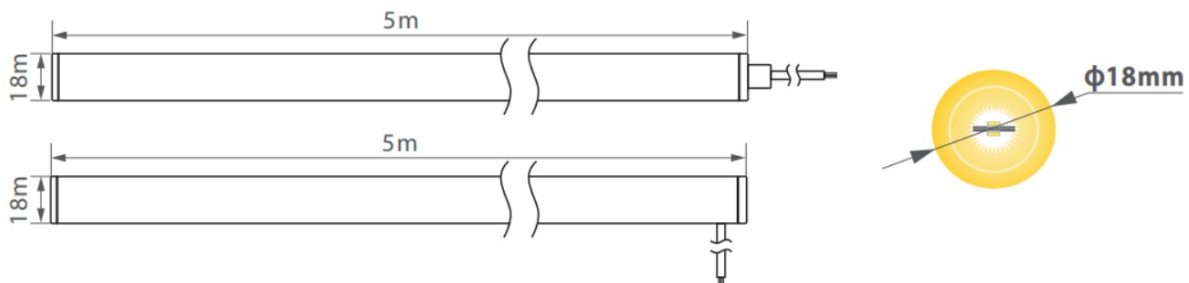

PRECIFLEX 360° D18 MONOCHROMATIC

Discover the PRECIFLEX 360° D18 Monochromatic, a premium, highly flexible LED lighting solution designed by PRECILUM for both indoor and outdoor architectural applications. Made from high-quality silicone with an IP65 rating, this durable luminaire offers a seamless, uniform glow across its entire maximum length of 5 meters.

With a diameter of 18mm and a full 360-degree light distribution, it provides excellent design flexibility for creative lighting projects. It features efficient power consumption at 14.4W/m, delivering a powerful 1000 lm/m output. Choose from a wide range of color temperatures to perfectly match the atmosphere of your space.

PRODUCT SPECIFICATIONS

- INPUT VOLTAGE: 24V DC
- POWER CONSUMPTION: 14,4W/m (1000 lm/m)
- LIFETIME: > 50 000 hours
- LED DEVICE: HIGH QUALITY LEDs
- LED VARIANTS: 2200K, 2700K, 3000K, 4000K, 5700K
- MAX. LENGTH: 5m
- CUT LENGTH: 11,9mm
- OPERATING TEMPERATURE: range -35°C to +45°C
- ENVIRONMENT: for OUTDOOR use, IP65
- MATERIALS: SILICONE
- CONTROL: ON/OFF, PWM, DALI, 0/1-10V (BY EXTERNAL DRIVER)

DIMENSIONAL DRAWINGS

PRECIFLEX 360° D18 MONOCHROMATIC

PHOTOMETRICS

- Variants:

ACCESSORIES

- See website

CONNECTION

- See instruction manual