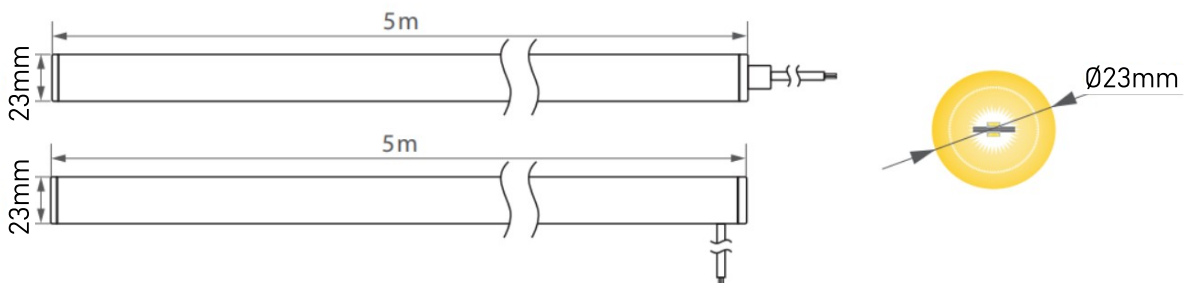

PRECIFLEX 360° D23 MONOCHROMATIC

Discover the PRECIFLEX 360° D23 Monochromatic, a premium, highly flexible LED lighting solution designed by PRECILUM for both indoor and outdoor architectural applications. Made from high-quality silicone with an IP65 rating, this durable luminaire offers a seamless, uniform glow across its entire maximum length of 5 meters.

With a diameter of 23mm and a full 360-degree light distribution, it provides excellent design flexibility for creative lighting projects. It features efficient power consumption at 14.4W/m, delivering a powerful 1000 lm/m output. Choose from a wide range of color temperatures to perfectly match the atmosphere of your space.

PRODUCT SPECIFICATIONS

- INPUT VOLTAGE: 24V DC
- POWER CONSUMPTION: 14,4W/m (1000 lm/m)
- LIFETIME: > 50 000 hours
- LED DEVICE: HIGH QUALITY LEDs
- LED VARIANTS: 2200K, 2700K, 3000K, 4000K, 5700K
- MAX. LENGTH: 5m
- CUT LENGTH: 11,9mm
- OPERATING TEMPERATURE: range -35°C to +45°C
- ENVIRONMENT: for OUTDOOR use, IP65
- MATERIALS: SILICONE
- CONTROL: ON/OFF, PWM, DALI, 0/1-10V (BY EXTERNAL DRIVER)

DIMENSIONAL DRAWINGS

PRECIFLEX 360° D23 MONOCHROMATIC

PHOTOMETRICS

- Variants:

ACCESSORIES

- See website

CONNECTION

- See instruction manual