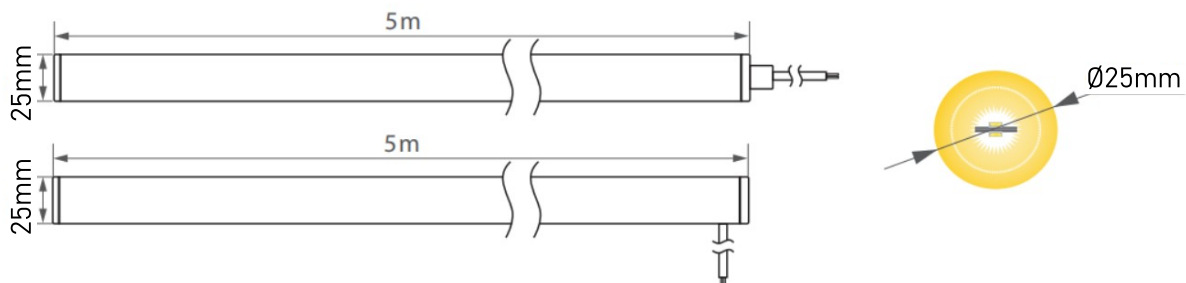

PRECIFLEX 360° D25 MONOCHROMATIC

Discover the PRECIFLEX 360° D25 Monochromatic, a premium, highly flexible LED lighting solution designed by PRECILUM for both indoor and outdoor architectural applications. Made from high-quality silicone with an IP65 rating, this durable luminaire offers a seamless, uniform glow across its entire maximum length of 5 meters.

With a diameter of 25mm and a full 360-degree light distribution, it provides excellent design flexibility for creative lighting projects. It features efficient power consumption at 14.4W/m, delivering a powerful 1000 lm/m output. Choose from a wide range of color temperatures to perfectly match the atmosphere of your space.

PRODUCT SPECIFICATIONS

- INPUT VOLTAGE: 24V DC
- POWER CONSUMPTION: 14,4W/m (1000 lm/m)
- LIFETIME: > 50 000 hours
- LED DEVICE: HIGH QUALITY LEDs
- LED VARIANTS: 2200K, 2700K, 3000K, 4000K, 5700K
- MAX. LENGTH: 5m
- CUT LENGTH: 11,9mm
- OPERATING TEMPERATURE: range -35°C to +45°C
- ENVIRONMENT: for OUTDOOR use, IP65
- MATERIALS: SILICONE
- CONTROL: ON/OFF, PWM, DALI, 0/1-10V (BY EXTERNAL DRIVER)

DIMENSIONAL DRAWINGS

PRECIFLEX 360° D25 MONOCHROMATIC

PHOTOMETRICS

- Variants:

ACCESSORIES

- See website

CONNECTION

- See instruction manual