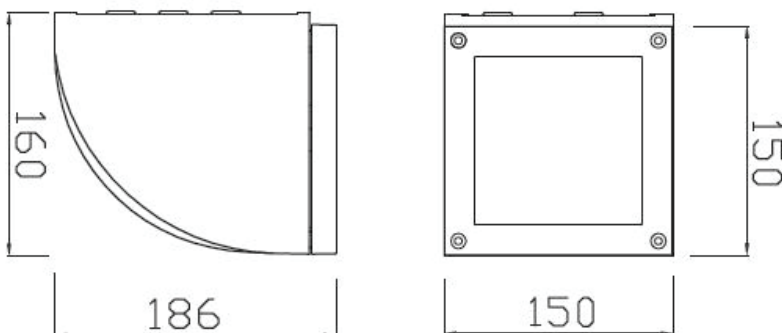

### PRODUCT SPECIFICATIONS

- Mounting: Wall mounted
- Input Voltage: 230V AC
- Power consumption: 1×18W COB...22W (up to 2526lm)
- Optical systems: Reflector 11°, 22°, 50°
- LED Device: CITIZEN COB
- LED Colour Variants: 3000K (2297 lm), 4000K (2412 lm), 5000K (2526 lm)
- Typical Lumen Maintenance: 70000 hrs / L70%
- Construction: Cast Aluminium & Tempered glass
- Operating Ambient Temp Range: -20°C / +40°C
- Environment: IP65
- IK Rating: IK 06
- Power Cable Connection: 1.5 m Outdoor cable
- Product Weight: 1,8 kg
- Cooling System: Convection

### DIMENSIONAL DRAWINGS

### PHOTOMETRICS

- Variants: 11°, 22°, 50°