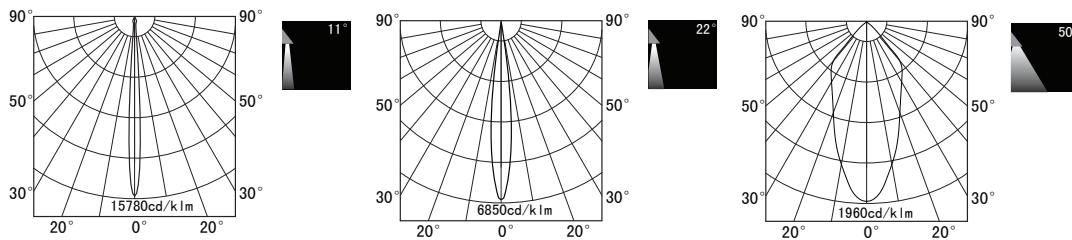

### PRODUCT SPECIFICATIONS

- Mounting: Wall mounted
- Input Voltage: 230V AC
- Power consumption: 1×18W COB...22W (up to 2526lm)
- Optical systems: Reflector 11°, 22°, 50°
- LED Device: CITIZEN COB
- LED Colour Variants: 3000K (2297 lm), 4000K (2412 lm), 5000K (2526 lm)
- Typical Lumen Maintenance: 70000 hrs / L70%
- Construction: Cast Aluminium & Tempered glass
- Operating Ambient Temp Range: -20°C / +40°C
- Environment: IP65
- IK Rating: IK 06
- Power Cable Connection: 1.5 m Outdoor cable
- Product Weight: 1,8 kg
- Cooling System: Convection

### DIMENSIONAL DRAWINGS

### PHOTOMETRICS

- Variants: 11°, 22°, 50°